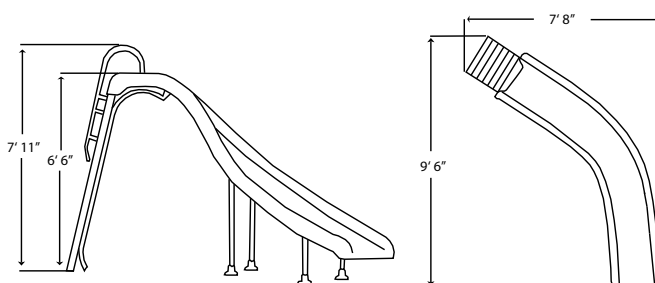

FOOTPRINT:

Radiant White

Marine Blue

Silver Gray

Pewter Gray

Taupe

Actual product colors vary slightly.

All installations must meet applicable local codes and installation must be completed in accordance with S.R. Smith written instructions.

Model No.	Curve	Color
635-209-58110	RT	Taupe
635-209-5812	RT	Radiant White
635-209-58120	RT	Pewter Gray
635-209-58121	RT	Silver Gray
635-209-5813	RT	Marine Blue
635-209-58210	LT	Taupe
635-209-5822	LT	Radiant White
635-209-58220	LT	Pewter Gray
635-209-58221	LT	Silver Gray
635-209-5823	LT	Marine Blue

Copyright © 2006 S.R. Smith. All rights reserved.

M-E-BRO-82 09/06

Home Office, Sales and Manufacturing
P.O. Box 400 • 1017 SW Berg Parkway
Canby, OREGON 97013
Phone 503.266.2231 • Fax 503.266.4334

www.srsmith.com 800.824.4387