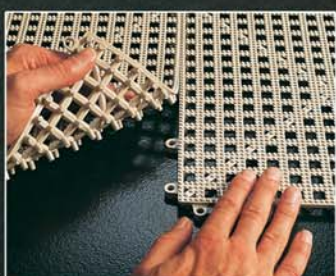

Pool Blue, Blue, Burgundy, Gray, Teal, Black, Almond, Kelly Green, Hunter Green, Yellow, White, Red

Introducing Dri-Dek.[®] The Self Draining Floor System.

No more puddles. No more wet floors. No more germs. Now there's Dri-Dek. The perfect solution for showers. Steam rooms. Dressing areas. Locker rooms or any place that gets wet.

Why? Because Dri-Dek's textured surface not only drains water. Its patented design lifts you above wet floors, too. And it comes in 12 designer colors. So you can match any decor. Anywhere. Anytime.

Dri-Dek snaps together to form a surface of any length, width or shape.

Dri-Dek trims to fit anywhere.

To clean, spray it off or you can even use high pressure wash to keep your surface like new.

Kendall Products
2706 Horseshoe Drive South
Naples, Florida 34104
Fax: 800-828-4248