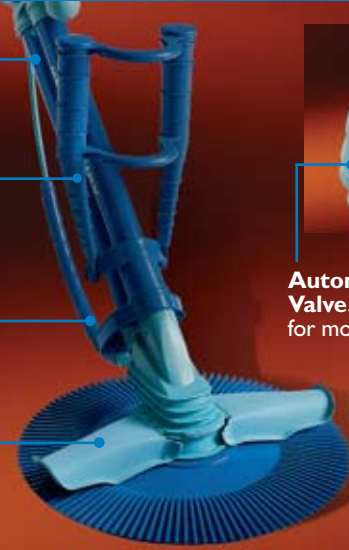

- Turbo-action swivel design and automatic regulator valve deliver optimum water flow for maximum cleaning power.
- Engineered to provide optimum cleaning performance from the water line to the pool bottom.
- Works without a booster pump, attaches without tools to pool skimmer or vacuum line fitting—more economical to purchase and operate than pressure-side cleaners.
- Automatic valve regulates water flow to set the ideal travel speed for more thorough cleaning.
- Original “one moving part” design for years of dependable service—no wheels or gears to replace.

Kreepy Krauly®

Automatic Inground Pool Cleaner

Drive Tubes. Where water flow is directed to generate kinetic energy for mobility.

Dive Float. Part of the exclusive directional guidance system that helps Kreepy Krauly consistently climb pool walls.

Roller Strap. Protects the unit, allows freedom of movement around steps and ladders.

Wings. Channels leaves, grass and debris directly to your skimmer and/or pump basket.

Automatic Regulator Valve. Sets ideal travel speed for more thorough cleaning.

Flapper. Kreepy Krauly's only operational part is housed inside the unit. Responsible for dividing water flow to help propel Kreepy Krauly.

Seven reasons why more pool owners demand the cleaner with the funny name