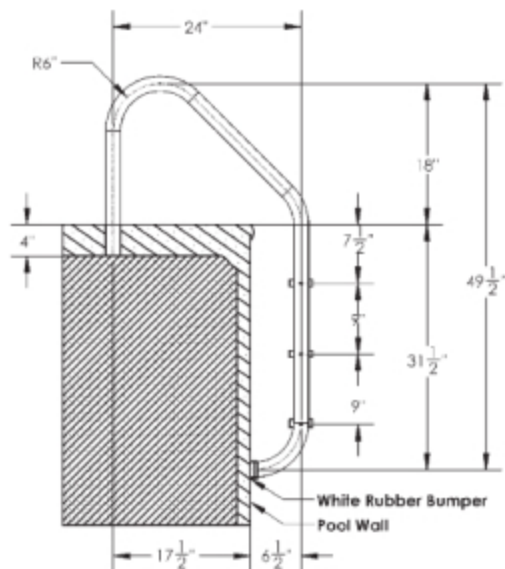

RESIDENTIAL – ECONOMY:

Standard - Economy 3 Step
Part # L3E049

FEATURES:

- Available in 3 Step Only
- .049" Wall Stainless Steel Construction
- 304 SS and 316L
- 1.90" OD

NOTE: Escutcheons sold separately w/SS products; included with powder coated and thermo plastic coated ladders and rails.
All measurements on center. Anchors are not included and recommended.