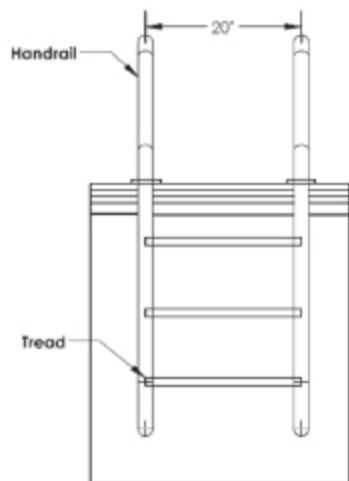

RESIDENTIAL – ECONOMY:

Standard - Economy 3 Step
Part # L3E049

FEATURES:

- Available in 3 Step Only
- .049" Wall Stainless Steel Construction
- 304 SS and 316L
- 1.90" OD

NOTE: Escutcheons sold separately w/SS products; included with powder coated and thermo plastic coated ladders and rails.
All measurements on center. Anchors are not included and recommended.