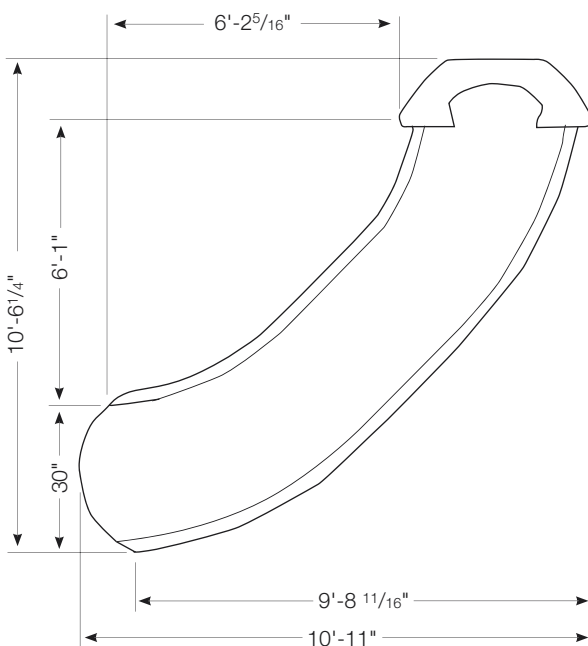

BigRide™

The BigRide™ Landscape slide is a great starting point for custom slidescapes

- 5'6" tall at the top of the runway, with a 17' long ride! (30" wide)
- 3 piece runway for easy shipping and installation
- High volume water delivery system
- Available in three designer colors
- Available in left and right curves
- Commercial grade fiberglass gelcoat for maximum durability
- Extra wide, deep flume for maximum fun and safety
- Accommodates sliders up to 250 lbs
- This slide fully complies with the U.S. Consumer Product Safety Commission's Safety Standard for Swimming Pool Slides (16 C.F.R. 1207)
- Commercial or residential use
- View our installation video at www.srsmith.com/video/bigride.html

Model No.	Shipping Wt.	L	W	H
BR-2A-B	300 lbs.	52"	76"	37"

Key to Order: Example: BR-2R-SG (Right, Silver Gray)

A = curve: R=right, L=left

B = color: -TP=taupe, -PG=pewter gray, -SG=silver grey

Add the corresponding curve + color code to the end of the slide part number.
Ships within 5-7 days of order.