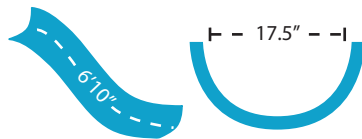

Flume Details

All S.R.Smith, LLC swimming pool slides fully comply with Consumer Products Safety Commission (CPSC) mandatory safety Standard for Swimming Pool Slides (16 CFR 1207) and are certified by independent third party testing labs. The installer or end-user is responsible for complying with local building codes for the location, installation, construction or assembly of these slides. S.R.Smith, LLC makes no representations that the location, installation, construction or assembly of its slides meet local building codes.