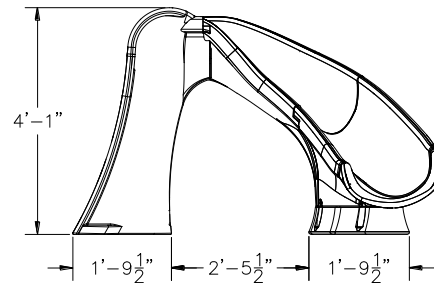

Slide Color

TAUPE

SANDSTONE

GRAY GRANITE

Due to printing technology, actual color may differ.

Adult supervision required at all times when children are using this slide.

Model No.	Description	Shipping (Class 300)			
		Weight	Length	Width	Height
698-209-58123	Sandstone, Right Curve	150 lbs 68kg	41" 104cm	31" 79cm	44" 112cm
698-209-58124	Gray Granite*, Right Curve				
698-209-58110	Taupe, Right Curve				

* Gray Granite and Sandstone slides are not an exact match with Gray Granite or Sandstone diving boards & stands due to differences in material. Please consult your sales representative for more details.