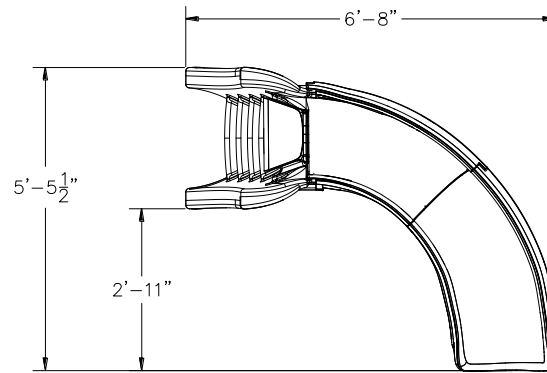

Slide Color

TAUPE

SANDSTONE

GRAY GRANITE

Due to printing technology, actual color may differ.

Adult supervision required at all times when children are using this slide.

Model No.	Description	Shipping (Class 300)			
		Weight	Length	Width	Height
698-209-58123	Sandstone, Right Curve	150 lbs 68kg	41" 104cm	31" 79cm	44" 112cm
698-209-58124	Gray Granite*, Right Curve				
698-209-58110	Taupe, Right Curve				

* Gray Granite and Sandstone slides are not an exact match with Gray Granite or Sandstone diving boards & stands due to differences in material. Please consult your sales representative for more details.