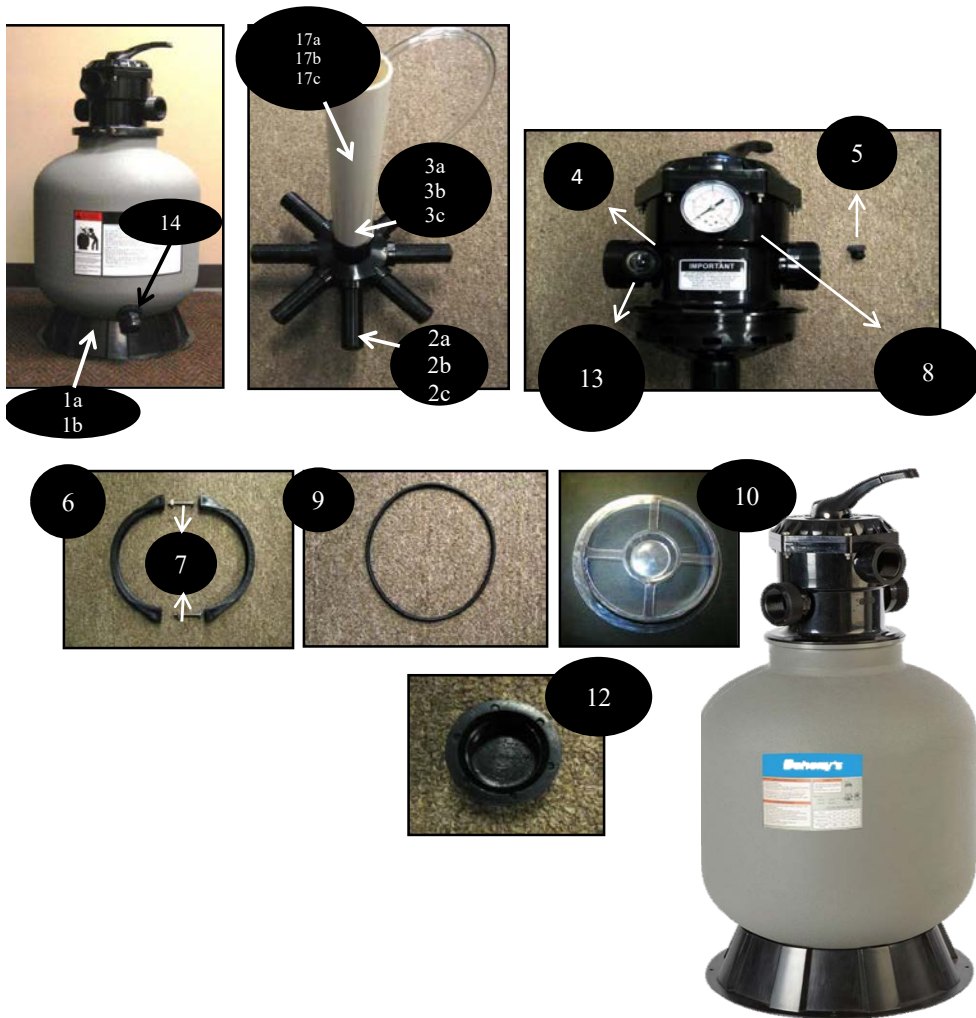

## Doheny's Sand Filters - Above Ground & In Ground - Item#: 6590, 6591, & 6592

### Parts Listing

Reference Number	Description	Number Required	Part Number
1a	Base for 16" Filter	1	<b>659027*</b>
1b	Base for 19" and 24" Filter	1	<b>659027*</b>
2a	Laterals for 16 & 19" tank	8	<b>65902*</b>
2b	Laterals for 24" tank	8	<b>659021*</b>
3a	Stand Pipe for 16"	1	<b>65903*</b>
3b	Stand Pipe for 19"	1	<b>659016*</b>
3c	Stand Pipe for 24"	1	<b>659017*</b>
4	7 Way Valve	1	<b>66590*</b>
5	Pressure Gauge Wing Nut	1	65904
6	Flange Clamp	1 (2 pieces)	<b>46590*</b>
7	Clamp Screws and Bolts	2 screws and bolts	65906
8	Pressure Gauge	1	<b>2867*</b>
9	Valve O-Ring	1	<b>56590*</b>
10	Sand Shield	1	65909
11(not shown)	Pressure Gauge Wing Nut O-Ring	1	659010
12	Filter Tank Drain Cap	1	659011
13	Sight Glass	1	659012
14(not shown)	Drain Plug & Assembly	1	<b>36590*</b>
15 (not shown)	Valve Sticker	1	<b>659013*</b>
16 (not shown)	Pump to Filter hose	1	659014
17a	Air Release Assy for 16"	1	<b>659018*</b>
17b	Air Release Assy for 19"	1	<b>659019*</b>
17c	Air Release Assy for 24"	1	<b>659020*</b>
18 (not shown)	Adaptor for 6593, 6594 & 6595	1	<b>659026*</b>
19 (not shown)	Screw M8X35 & Nut M8 for 6593-6595. For mounting pump to modular base.	4	<b>659025*</b>

#### Part Number Legend:

**Bold\*** = Parts that are sold

*Italics* = Parts **NOT** sold but **MAY** be sent to customers w/ missing, defective or damaged parts upon arrival

Plain Font = Parts not sold or available (check warehouse to see if its available -if damaged, defective or missing)