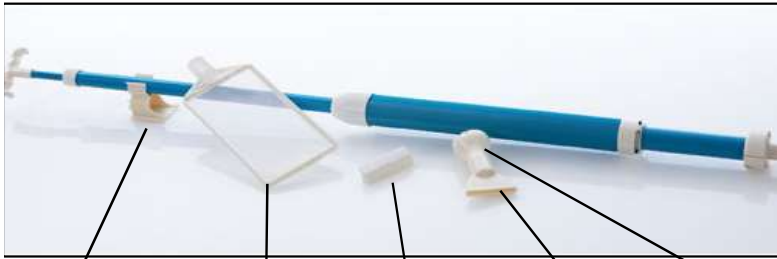

Doheny's Spa Vac - Item#: 7582

Parts Listing

Reference Number	Description	Number Required	Part Number
1	Wall Mount	1	75821
2	Skimmer	1	75822
3	Brush	1	75823
4	Crevice Tool	1	75824
5	Dual End Nozzle	1	75825
6	Mesh Bag	1	75826
7	Diaphragm	1	75827
8	Nozzle Adapter	1	75828

Part Number Legend:

Bold* = Parts that are sold

Italics = Parts **NOT** sold but MAY be sent to customers w/ missing, defective or damaged parts upon arrival

Plain Font = Parts not sold or available (check warehouse to see if its available -if damaged, defective or missing)

Internal Components not pictured above: