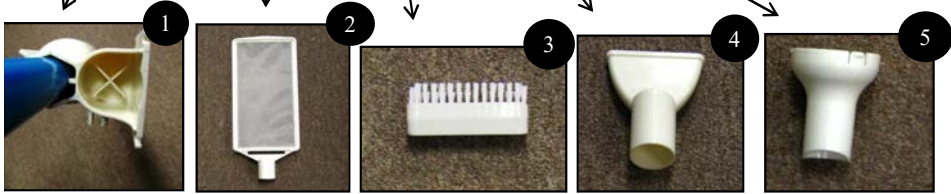

Doheny's Spa Vac - Item#: 7582

Parts Listing

Reference Number	Description	Number Required	Part Number
1	Wall Mount	1	75821
2	Skimmer	1	75822
3	Brush	1	75823
4	Crevice Tool	1	75824
5	Dual End Nozzle	1	75825
6	Mesh Bag	1	75826
7	Diaphragm	1	75827
8	Nozzle Adapter	1	75828

Part Number Legend:

Bold* = Parts that are sold

Italics = Parts **NOT** sold but MAY be sent to customers w/ missing, defective or damaged parts upon arrival

Plain Font = Parts not sold or available (check warehouse to see if its available -if damaged, defective or missing)

Internal Components not pictured above: