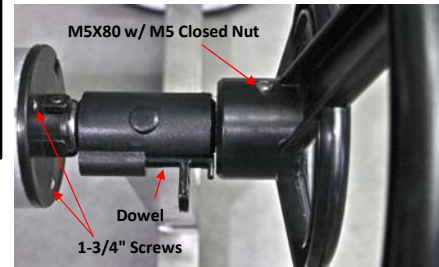

Doheny's Stainless Steel Reel - Item#: 8110 & 6575

Large adapter installed

Small adapter installed

Parts Listing

Column1	Description	Number Required	Part Number
1	Wheels	2	65753*
2	Dowels	2	65756*
3	Small Tube Adapter	1	65757*
4	Washer for Small Adapter	1	65758*
5	Plastic Cover for Small Adapter	1	65767*
6	Wheel Handle	1	65777*
7	Fixations (Steel Pull Brackets) w/ (2) 3/4" Screws	2	65788*
8	M5x80 Screw w/ Closed Nut	1	65751*
9	M5x40 Screw w/ Open Nut	1	65752*
10	Plastic Wheel Covers	2	657523*
11	Small Washers for Wheels	2	657524*
12	Cotter Pins	2	657525*
13	Wheel Axle	1	657526*
14	Wheel Side T-Base w/ Axle	1	65754*
15	T Base w/o Axle	2	657527*
16	Large Tube Adapter	1	657571*
17	1/2" Screws (St 4.2 x 38)	6	657522*
18	1-3/4" Screws	6	657520*
19	Elastic Straps	13	657812*

Part Number Legend:

Bold* = Parts that are sold

Italics = Parts **NOT** sold but **MAY** be sent to customers w/ missing, defective or damaged parts upon arrival

Plain Font = Parts not sold or available (check warehouse to see if its available -if damaged, defective or missing)