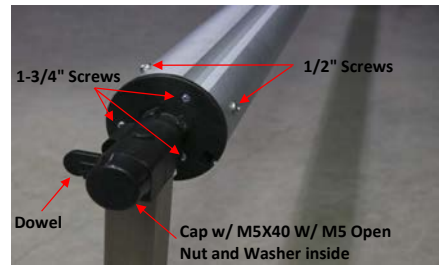

Doheny's Stainless Steel Reel - Item#: 8110 & 6575

Large adapter installed

Small adapter installed

Parts Listing

Column1	Description	Number Required	Part Number
1	Wheels	2	65753*
2	Dowels	2	65756*
3	Small Tube Adapter	1	65757*
4	Washer for Small Adapter	1	65758*
5	Plastic Cover for Small Adapter	1	65767*
6	Wheel Handle	1	65777*
7	Fixations (Steel Pull Brackets) w/ (2) 3/4" Screws	2	65788*
8	M5x80 Screw w/ Closed Nut	1	65751*
9	M5x40 Screw w/ Open Nut	1	65752*
10	Plastic Wheel Covers	2	657523*
11	Small Washers for Wheels	2	657524*
12	Cotter Pins	2	657525*
13	Wheel Axle	1	657526*
14	Wheel Side T-Base w/ Axle	1	65754*
15	T Base w/o Axle	2	657527*
16	Large Tube Adapter	1	657571*
17	1/2" Screws (St 4.2 x 38)	6	657522*
18	1-3/4" Screws	6	657520*
19	Elastic Straps	13	657812*

Part Number Legend:

Bold* = Parts that are sold

Italics = Parts **NOT** sold but **MAY** be sent to customers w/ missing, defective or damaged parts upon arrival

Plain Font = Parts not sold or available (check warehouse to see if its available -if damaged, defective or missing)