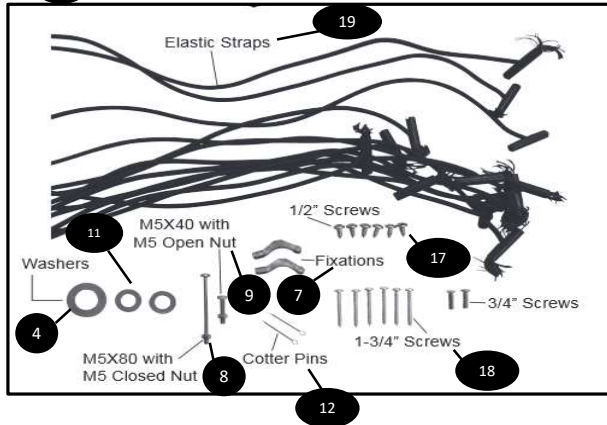

Doheny's Stainless Steel Reel - Item#: 8110 & 6575

Large adapter installed

Small adapter installed

Parts Listing

Column1	Description	Number Required	Part Number
1	Wheels	2	65753*
2	Dowels	2	65756*
3	Small Tube Adapter	1	65757*
4	Washer for Small Adapter	1	65758*
5	Plastic Cover for Small Adapter	1	65767*
6	Wheel Handle	1	65777*
7	Fixations (Steel Pull Brackets) w/ (2) 3/4" Screws	2	65788*
8	M5x80 Screw w/ Closed Nut	1	65751*
9	M5x40 Screw w/ Open Nut	1	65752*
10	Plastic Wheel Covers	2	657523*
11	Small Washers for Wheels	2	657524*
12	Cotter Pins	2	657525*
13	Wheel Axle	1	657526*
14	Wheel Side T-Base w/ Axle	1	65754*
15	T Base w/o Axle	2	657527*
16	Large Tube Adapter	1	657571*
17	1/2" Screws (St 4.2 x 38)	6	657522*
18	1-3/4" Screws	6	657520*
19	Elastic Straps	13	657812*

Part Number Legend:

Bold* = Parts that are sold

Italics = Parts **NOT** sold but **MAY** be sent to customers w/ missing, defective or damaged parts upon arrival

Plain Font = Parts not sold or available (check warehouse to see if its available -if damaged, defective or missing)