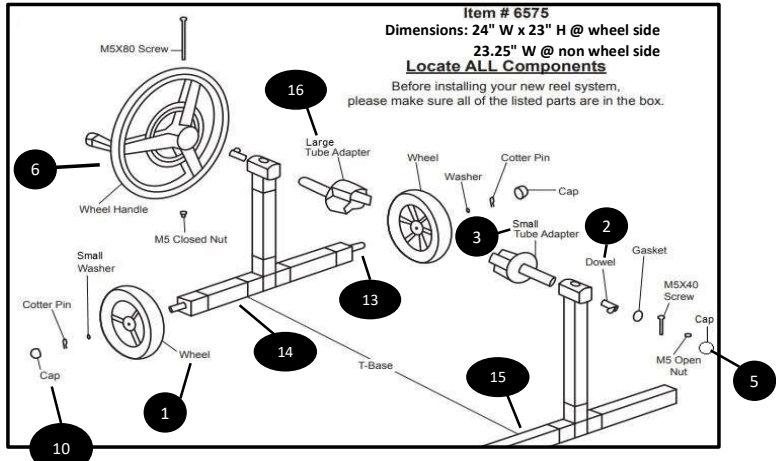

Doheny's Stainless Steel Reel - Item#: 8110 & 6575

Large adapter installed

Small adapter installed

Parts Listing

Column1	Description	Number Required	Part Number
1	Wheels	2	65753*
2	Dowels	2	65756*
3	Small Tube Adapter	1	65757*
4	Washer for Small Adapter	1	65758*
5	Plastic Cover for Small Adapter	1	65767*
6	Wheel Handle	1	65777*
7	Fixations (Steel Pull Brackets) w/ (2) 3/4" Screws	2	65788*
8	M5x80 Screw w/ Closed Nut	1	65751*
9	M5x40 Screw w/ Open Nut	1	65752*
10	Plastic Wheel Covers	2	657523*
11	Small Washers for Wheels	2	657524*
12	Cotter Pins	2	657525*
13	Wheel Axle	1	657526*
14	Wheel Side T-Base w/ Axle	1	65754*
15	T Base w/o Axle	2	657527*
16	Large Tube Adapter	1	657571*
17	1/2" Screws (St 4.2 x 38)	6	657522*
18	1-3/4" Screws	6	657520*
19	Elastic Straps	13	657812*

Part Number Legend:

Bold* = Parts that are sold

Italics = Parts **NOT** sold but **MAY** be sent to customers w/ missing, defective or damaged parts upon arrival

Plain Font = Parts not sold or available (check warehouse to see if its available -if damaged, defective or missing)