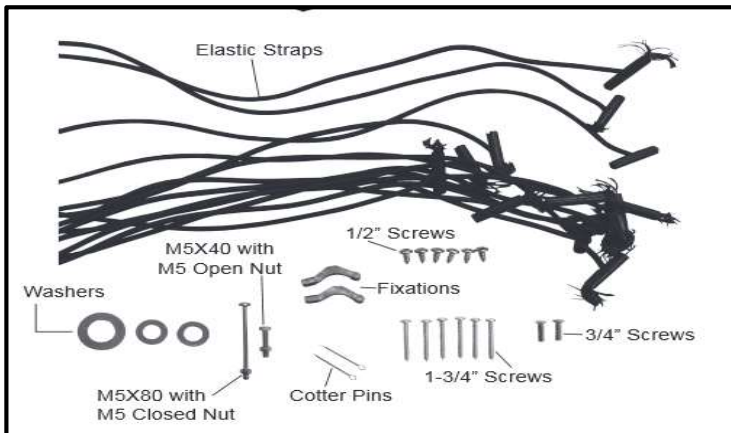

Doheny's Deluxe Stainless Steel Reel - Item#: 8111 & 7833

cluded Parts:
1) M5X80 Screw with M5 Closed Nut

Description	Number Required	Part Number
M5X80 w/ M5 closed nut	1	65751
M5X40 w/ M5 open nut	1	65752
Casters	4	
T Bases	2	65754
Cotter Pins	2	65755
Dowels	2	65756*
Large Tube Adapter	1	657571*
Small Tube Adapter	1	65757*
Gaskets (washers)	3	65758*
Side Covers	3	65767*
Wheel Handle	1	65777*
Fixations (steel pull brackets)	2	65788
1/2" Screws	6	65789
1-3/4" Screws	6	657810
3/4" Screws	2	657811
Elastic Straps	13	657812*
Tubes (2 small 1 big)	3	657813

Part Number Legend:

Bold* = Parts that are sold

Italics = Parts **NOT** sold but **MAY** be sent to customers w/ missing, defective or damaged parts up

Plain Font = Parts not sold or available (check warehouse to see if its available -if damaged, defect