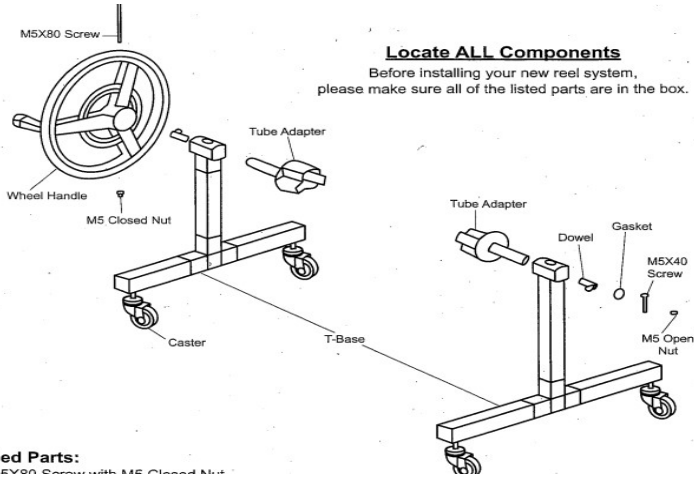

Doheny's Deluxe Stainless Steel Reel - Item#: 8111 & 7833

cluded Parts:
1) M5X80 Screw with M5 Closed Nut

Description	Number Required	Part Number
M5X80 w/ M5 closed nut	1	65751
M5X40 w/ M5 open nut	1	65752
Casters	4	
T Bases	2	65754
Cotter Pins	2	65755
Dowels	2	65756*
Large Tube Adapter	1	657571*
Small Tube Adapter	1	65757*
Gaskets (washers)	3	65758*
Side Covers	3	65767*
Wheel Handle	1	65777*
Fixations (steel pull brackets)	2	65788
1/2" Screws	6	65789
1-3/4" Screws	6	657810
3/4" Screws	2	657811
Elastic Straps	13	657812*
Tubes (2 small 1 big)	3	657813

Part Number Legend:

Bold* = Parts that are sold

Italics = Parts **NOT** sold but **MAY** be sent to customers w/ missing, defective or damaged parts up

Plain Font = Parts not sold or available (check warehouse to see if its available -if damaged, defect