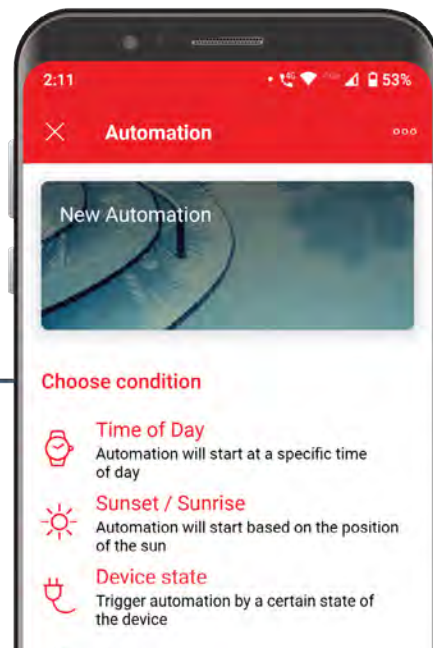

Automate your life.

AVIA with the Protégé VSP.

CONTROL FROM ANYWHERE

AVIA™

+ Raymote™

You can also control your AVIA settings from across the street — or across town — right from your phone. Whether adjusting the pool temperature or checking on other pool functions, it's all possible through your Raymote remote Wi-Fi connection.

24/7 Access

Remotely monitor your pool or spa heaters from anywhere, anytime, with touch-of-a-button access.

Stay Informed

Real-time updates notify you of any service or maintenance needs so your heater and pool are always ready to be used.

Smart Automation

AVIA's smart automation system within the Raymote App makes it easy to manage your pool/spa and keep it at the perfect temperature.

Download the free Raymote Mobile App today!

Download on the
App Store