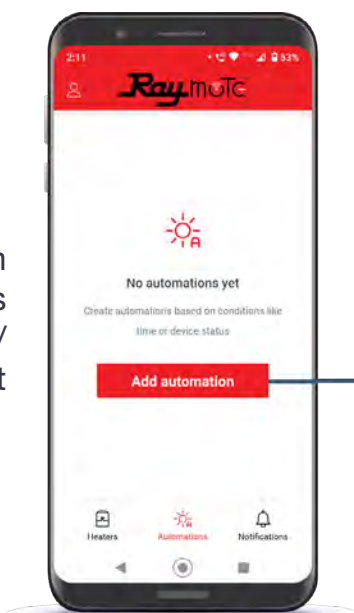

Automate your life.

AVIA with the Protégé VSP.

CONTROL FROM ANYWHERE

AVIA™

+ Raymote™

You can also control your AVIA settings from across the street — or across town — right from your phone. Whether adjusting the pool temperature or checking on other pool functions, it's all possible through your Raymote remote Wi-Fi connection.

24/7 Access

Remotely monitor your pool or spa heaters from anywhere, anytime, with touch-of-a-button access.

Stay Informed

Real-time updates notify you of any service or maintenance needs so your heater and pool are always ready to be used.

Smart Automation

AVIA's smart automation system within the Raymote App makes it easy to manage your pool/spa and keep it at the perfect temperature.

Download the free Raymote Mobile App today!

Download on the
App Store