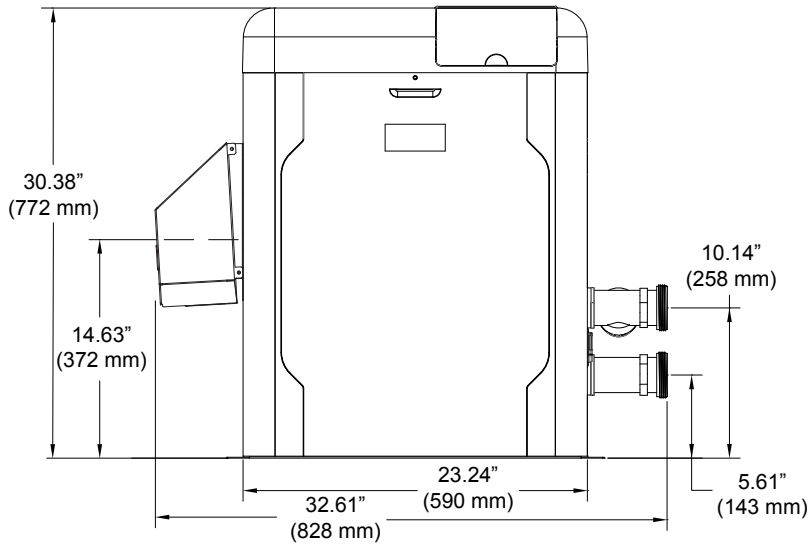

POOL & SPA HEATER

MODELS 264 & 404

FRONT

AVIA I&O Manual

Click link to access
or visit Raypak.com