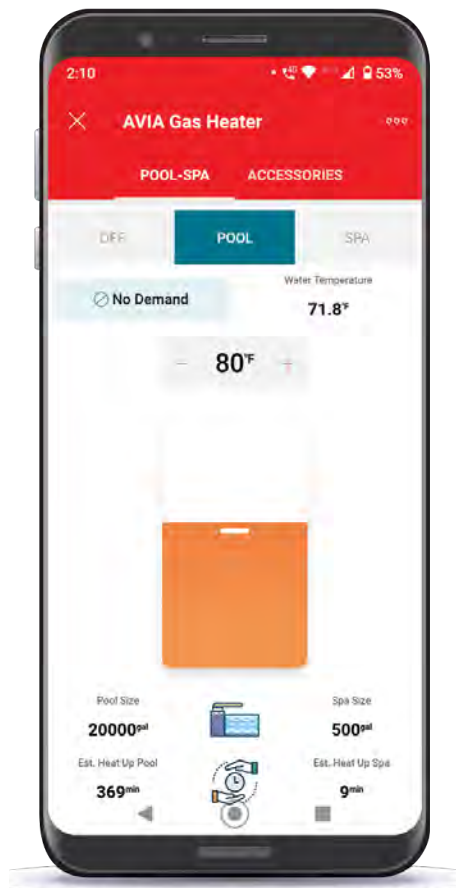

Automate your life.

AVIA with the Protégé VSP.

CONTROL FROM ANYWHERE

AVIA™

+ Raymote™

You can also control your AVIA settings from across the street — or across town — right from your phone. Whether adjusting the pool temperature or checking on other pool functions, it's all possible through your Raymote remote Wi-Fi connection.

Smart Automation

AVIA's smart automation system within the Raymote App makes it easy to manage your pool/spa and keep it at the perfect temperature.

Download the free Raymote Mobile App today!

Download on the
App Store