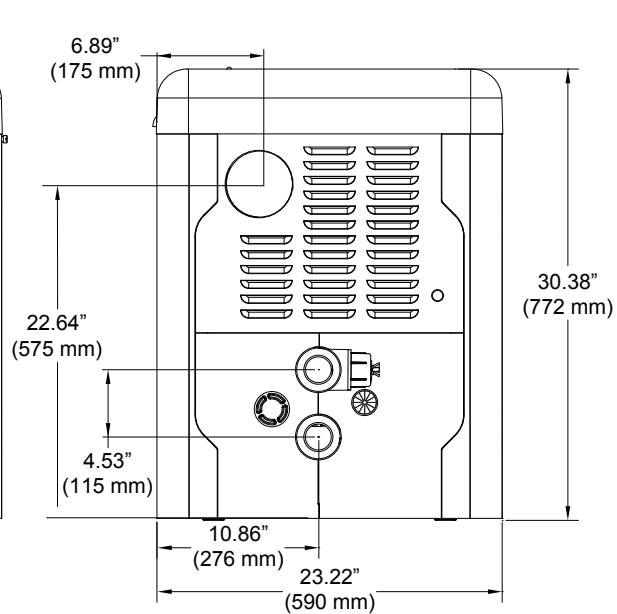

GET IT ON
Google Play

POOL & SPA HEATER

MODELS 264 & 404

FRONT

AVIA I&O Manual

Click link to access
or visit Raypak.com

LEFT SIDE

RIGHT SIDE

Model No.	MBTUH Input (kWh)	Combustion Air ø in. (mm)	Flue ø in. (mm)	Gas Conn.	Water Conn.	Unit Weight lbs. (kg)	Shipping Weight lbs. (kg)
264	264 (77.4)	4 (101.6)	4 (101.6)	3/4" NPT	2" Buttress	135 (61.2)	155 (70.2)
404	399 (116.9)	4 (101.6)	4 (101.6)	3/4" NPT	2" Buttress	135 (61.2)	155 (70.2)