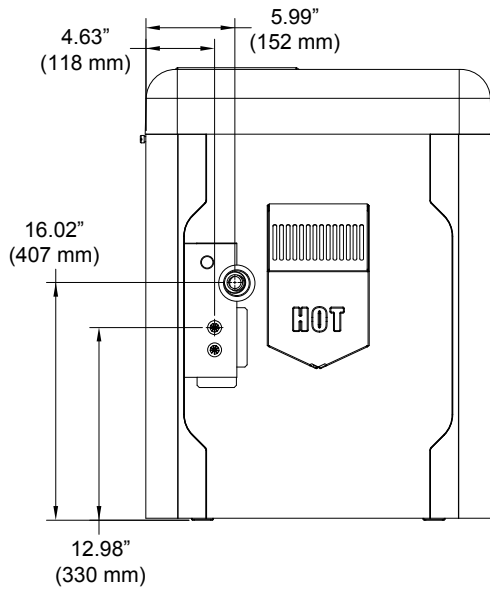

GET IT ON
Google Play

POOL & SPA HEATER

MODELS 264 & 404

FRONT

AVIA I&O Manual

Click link to access
or visit Raypak.com

LEFT SIDE

RIGHT SIDE

Model No.	MBTUH Input (kWh)	Combustion Air ø in. (mm)	Flue ø in. (mm)	Gas Conn.	Water Conn.	Unit Weight lbs. (kg)	Shipping Weight lbs. (kg)
264	264 (77.4)	4 (101.6)	4 (101.6)	3/4" NPT	2" Buttress	135 (61.2)	155 (70.2)
404	399 (116.9)	4 (101.6)	4 (101.6)	3/4" NPT	2" Buttress	135 (61.2)	155 (70.2)