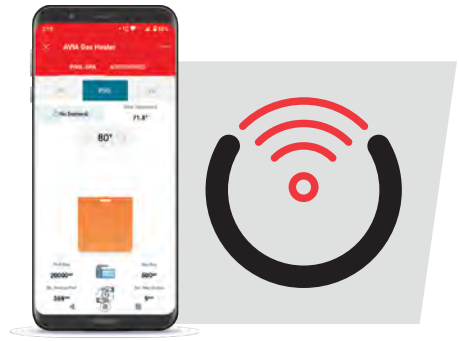

Next Generation Pool & Spa Heater

ELEVATES DESIGN & FUNCTION

Smart Automation

AVIA is the **First** and only pool/spa heater with a built-in advanced Wi-Fi enabled control system! No need for a separate control panel to manage your pool heater and pool environment, **AVIA** does it All.