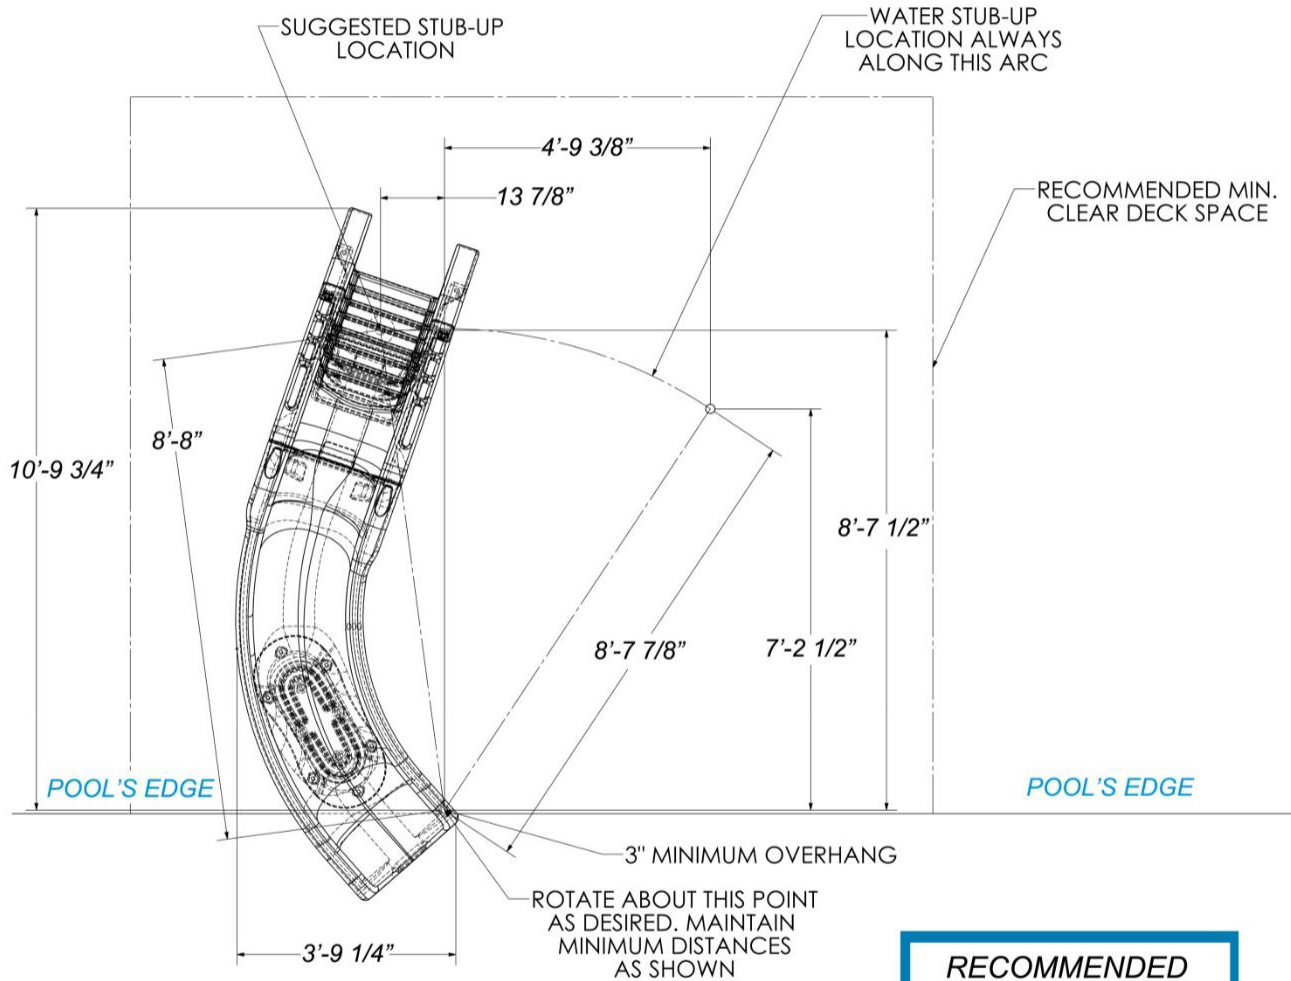

## Tidal Wave Slide Placement/Stub-up Location

**RECOMMENDED  
CLEAR DECK SPACE  
14'-5" X 12'-10 1/2"**

Global Pool Products  
684 N. Port Crescent, Suite C  
Bad Axe, MI 48413  
P: 989-269-5900 TF: 866-712-0606  
Fax: 989-269-5902