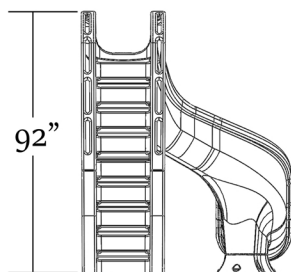

Adult supervision is required at all times when children are using the Rip Tide Slide.

Granite Finish Options

Sandstone

Gray

Model No.	Description	Width	Length	Height
GPPSRT-GRAY-R	GRAY RIGHT	76"	148"	92"
GPPSRT-GRAY-L	GRAY LEFT			
GPPSRT-SAND-R	SANDSTONE RIGHT			
GPPSRT-SAND-L	SANDSTONE LEFT			
GPPSRT-GRAY-R-LED	GRAY RIGHT W/LIGHT PKG	193cm	376cm	233cm
GPPSRT-GRAY-L-LED	GRAY LEFT W/LIGHT PKG			
GPPSRT-SAND-R-LED	SANDSTONE RIGHT W/LIGHT PKG			
GPPSRT-SAND-L-LED	SANDSTONE LEFT W/LIGHT PKG			