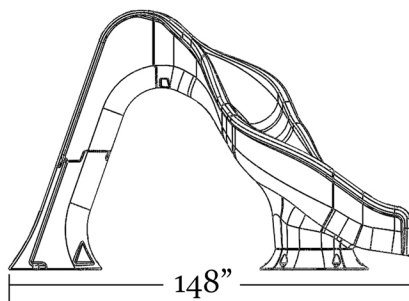

Rip Tide TM

Ride the Tide on this SUPER Slide!

- 💧 Enclosed Plumbing for Clean Look
- 💧 Easy Assembly and Installation
- 💧 Intended for In-ground use on Residential Swimming Pools Only
- 💧 Accomodates Riders up to 275lbs/124kg

Adult supervision is required at all times when children are using the Rip Tide Slide.

Granite Finish Options

Sandstone

Gray

Model No.	Description	Width	Length	Height
GPPSRT-GRAY-R	GRAY RIGHT	76"	148"	92"
GPPSRT-GRAY-L	GRAY LEFT			
GPPSRT-SAND-R	SANDSTONE RIGHT			
GPPSRT-SAND-L	SANDSTONE LEFT			
GPPSRT-GRAY-R-LED	GRAY RIGHT W/LIGHT PKG	193cm	376cm	233cm
GPPSRT-GRAY-L-LED	GRAY LEFT W/LIGHT PKG			
GPPSRT-SAND-R-LED	SANDSTONE RIGHT W/LIGHT PKG			
GPPSRT-SAND-L-LED	SANDSTONE LEFT W/LIGHT PKG			