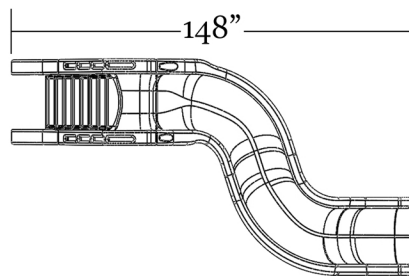

Adult supervision is required at all times when children are using the Rip Tide Slide.

Granite Finish Options

Sandstone

Gray

Model No.	Description	Width	Length	Height
GPPSRT-GRAY-R	GRAY RIGHT	76"	148"	92"
GPPSRT-GRAY-L	GRAY LEFT			
GPPSRT-SAND-R	SANDSTONE RIGHT			
GPPSRT-SAND-L	SANDSTONE LEFT			
GPPSRT-GRAY-R-LED	GRAY RIGHT W/LIGHT PKG	193cm	376cm	233cm
GPPSRT-GRAY-L-LED	GRAY LEFT W/LIGHT PKG			
GPPSRT-SAND-R-LED	SANDSTONE RIGHT W/LIGHT PKG			
GPPSRT-SAND-L-LED	SANDSTONE LEFT W/LIGHT PKG			