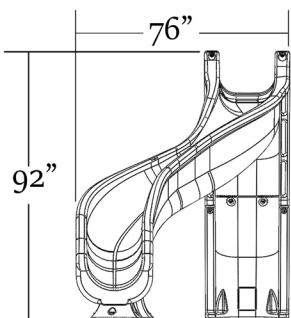

Adult supervision is required at all times when children are using the Rip Tide Slide.

Granite Finish Options

Sandstone

Gray

Model No.	Description	Width	Length	Height
GPPSRT-GRAY-R	GRAY RIGHT	76"	148"	92"
GPPSRT-GRAY-L	GRAY LEFT			
GPPSRT-SAND-R	SANDSTONE RIGHT			
GPPSRT-SAND-L	SANDSTONE LEFT			
GPPSRT-GRAY-R-LED	GRAY RIGHT W/LIGHT PKG	193cm	376cm	233cm
GPPSRT-GRAY-L-LED	GRAY LEFT W/LIGHT PKG			
GPPSRT-SAND-R-LED	SANDSTONE RIGHT W/LIGHT PKG			
GPPSRT-SAND-L-LED	SANDSTONE LEFT W/LIGHT PKG			