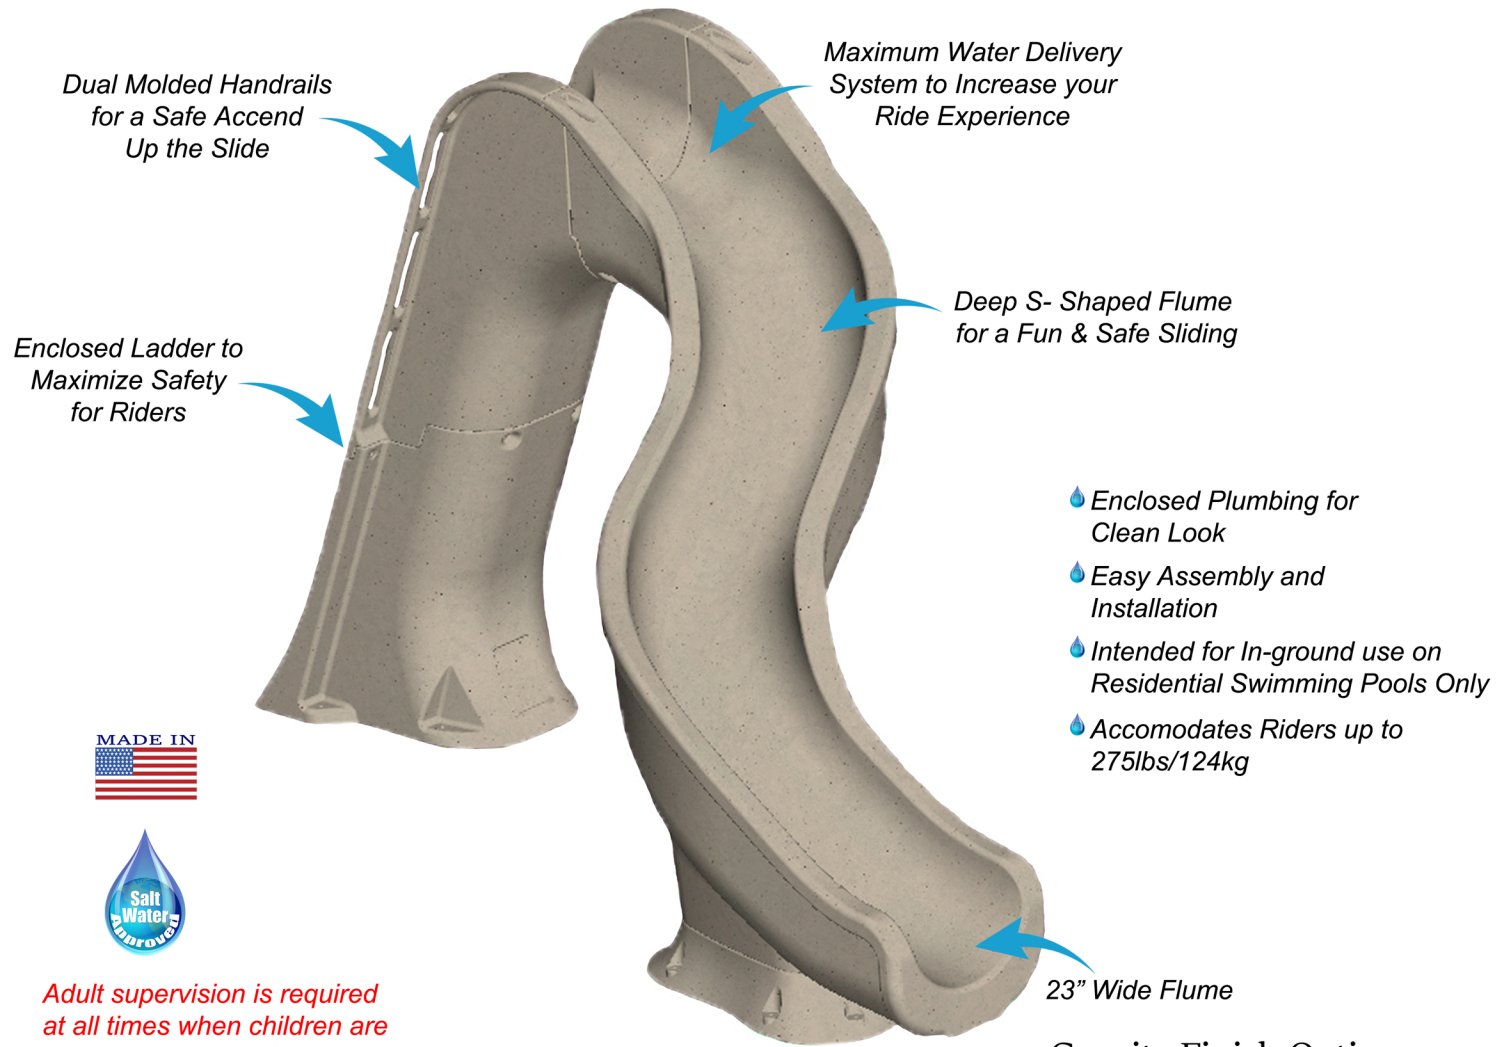

Rip Tide TM

Ride the Tide on this SUPER Slide!

- 💧 Enclosed Plumbing for Clean Look
- 💧 Easy Assembly and Installation
- 💧 Intended for In-ground use on Residential Swimming Pools Only
- 💧 Accomodates Riders up to 275lbs/124kg

Adult supervision is required at all times when children are using the Rip Tide Slide.

Granite Finish Options

Sandstone

Gray

Model No.	Description	Width	Length	Height
GPPSRT-GRAY-R	GRAY RIGHT	76"	148"	92"
GPPSRT-GRAY-L	GRAY LEFT			
GPPSRT-SAND-R	SANDSTONE RIGHT			
GPPSRT-SAND-L	SANDSTONE LEFT			
GPPSRT-GRAY-R-LED	GRAY RIGHT W/LIGHT PKG	193cm	376cm	233cm
GPPSRT-GRAY-L-LED	GRAY LEFT W/LIGHT PKG			
GPPSRT-SAND-R-LED	SANDSTONE RIGHT W/LIGHT PKG			
GPPSRT-SAND-L-LED	SANDSTONE LEFT W/LIGHT PKG			