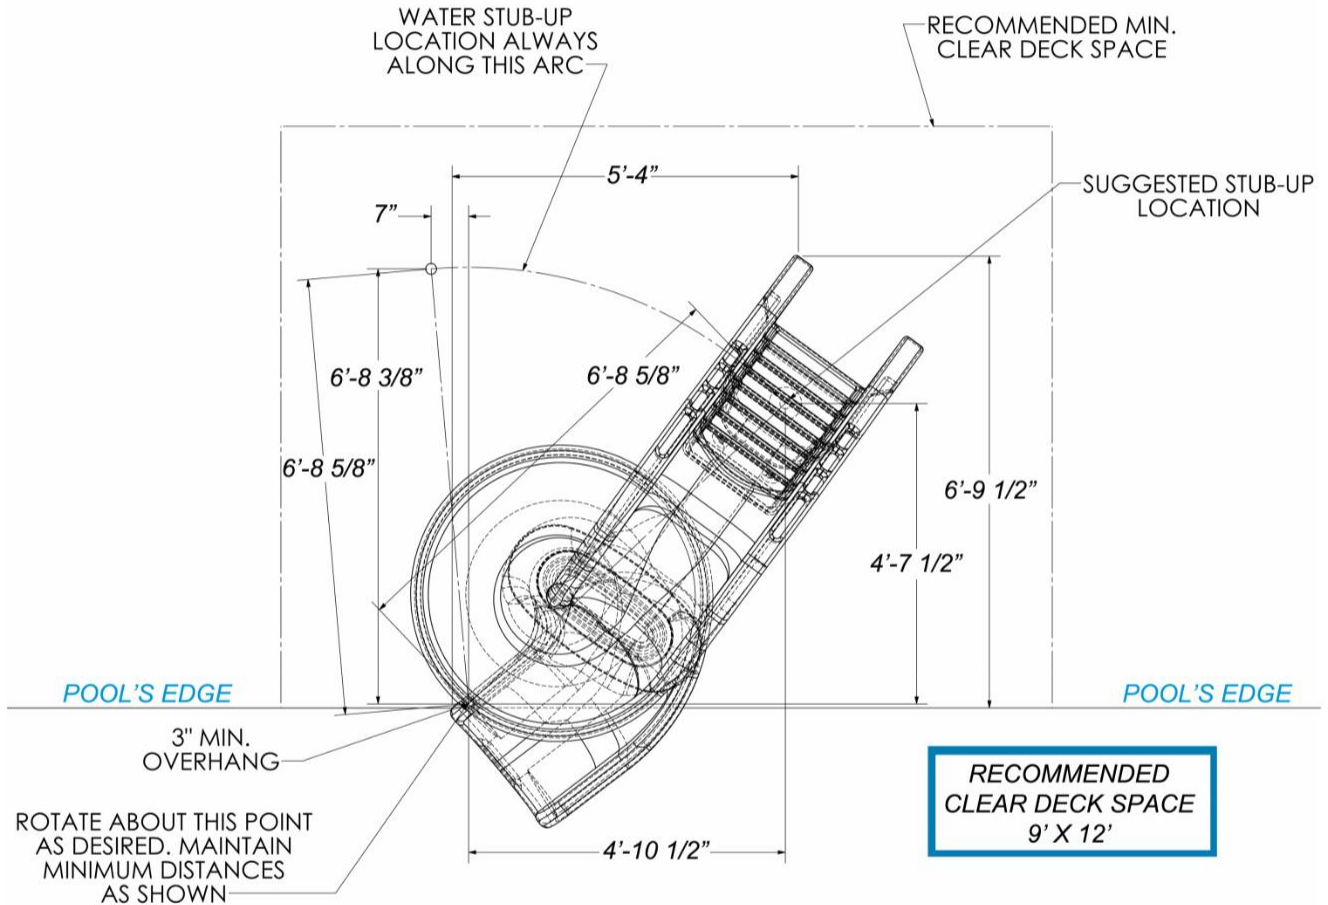

## Tsunami Slide Placement/Stub-up Location

Global Pool Products  
684 N. Port Crescent, Suite C  
Bad Axe, MI 48413  
P: 989-269-5900 TF: 866-712-0606  
Fax: 989-269-5902

The information contained in this document is proprietary and confidential to Global Pool Products and not to be reproduced without written consent from Global Pool Products