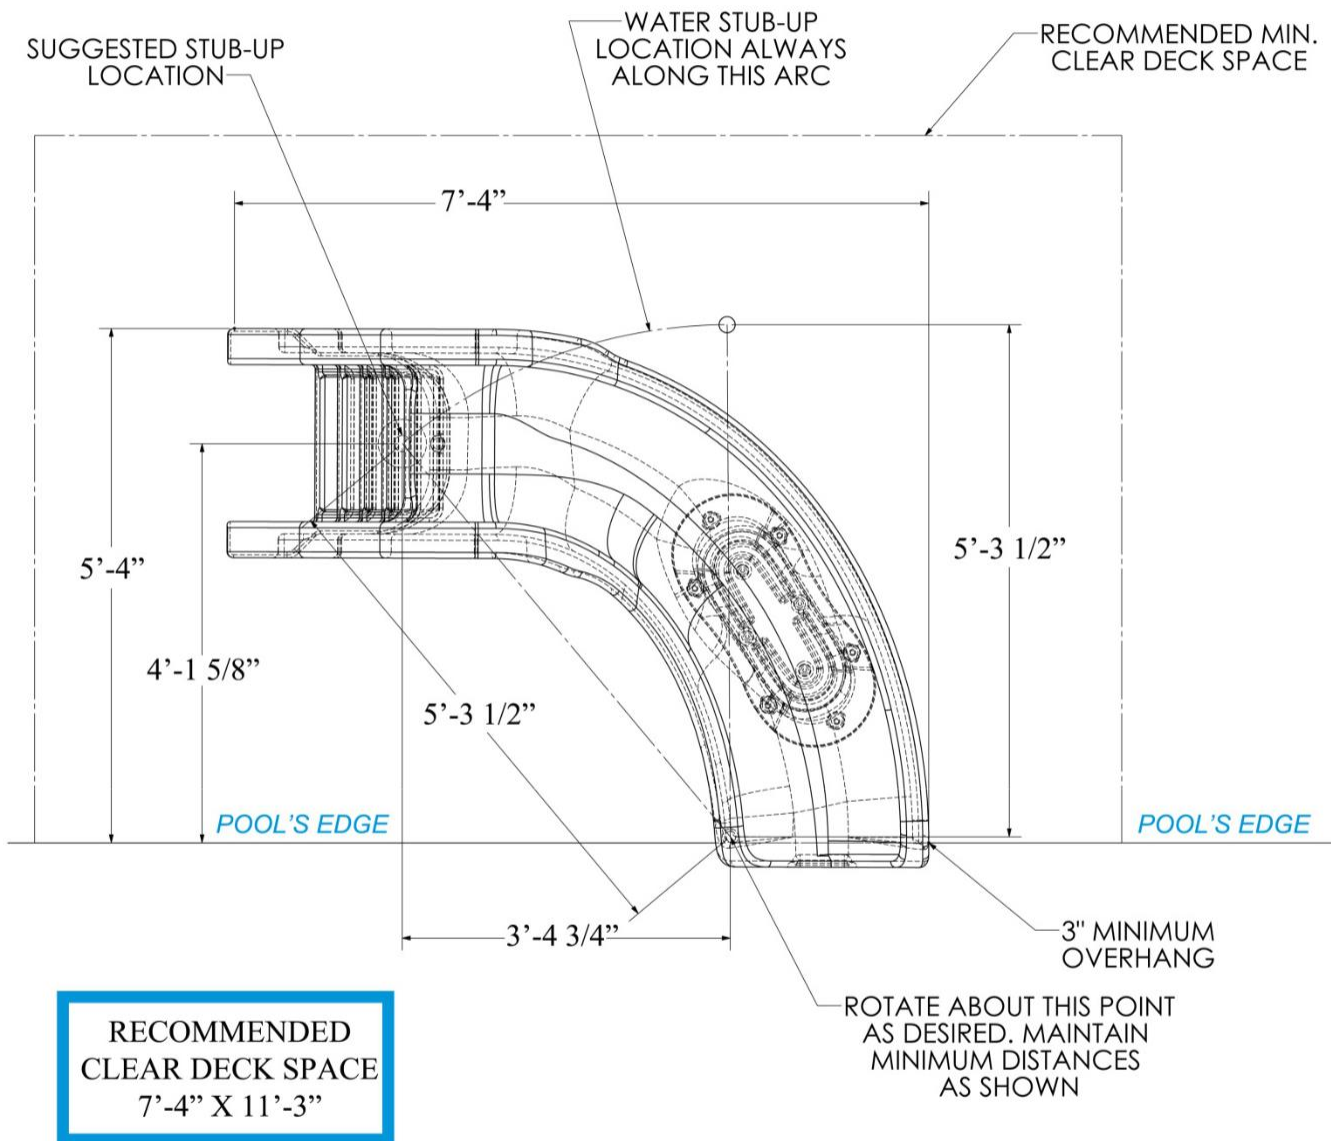

Splash Slide Placement/Stub-up Location

Global Pool Products
684 N. Port Crescent, Suite C
Bad Axe, MI 48413
P: 989-269-5900 TF: 866-712-0606
Fax: 989-269-5902

The information contained in this document is proprietary and confidential to Global Pool Products and not to be reproduced without written consent from Global Pool Products