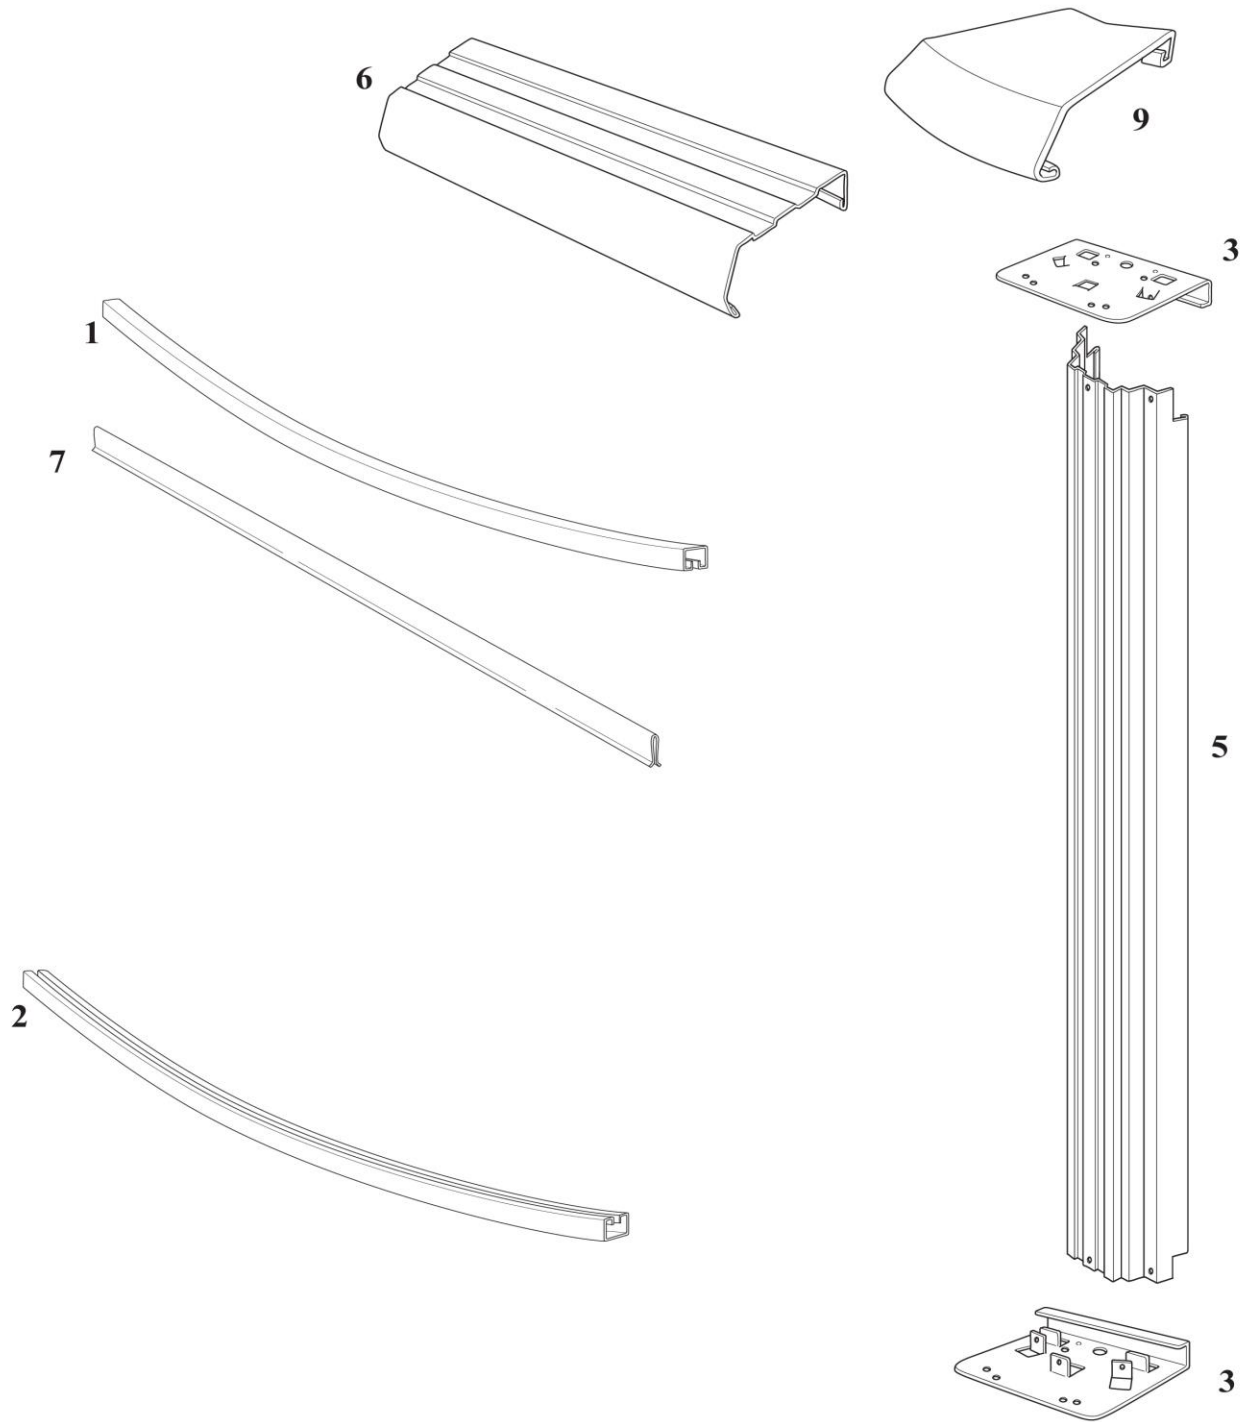

Reprive 52

PREP-52SSPSSN1

Round

Product Description:		Reprieve Round		Quantity Required for Installation (by Pool Size)									
Product Code		PREP-5255P55N1											
Index #	Description	Part #	Length	8'	12'	15'	18'	21'	24'	27'	28'	30'	33'
6	Top Rail Curved	21423	27-1/4"	11									
6	Top Rail Curved	21424	40-1/8"		11								
6	Top Rail Curved	21428	55-13/16"			10	12	14	16	18		20	22
6	Top Rail Curved	21435	49-7/8"								21		
5	Upright Curved	21430	51-13/16"	11	11	10	12	14	16	18	21	20	22
9	Top Cap	21431	6"	11	11	10	12	14	16	18	21	20	22
3	Top / Bottom Plate	11595	4-1/2"	22	22	20	24	28	32	36	42	40	44
7	Plastic Coping	10296	48"	7	9	12	14	16	19	21	22	24	19
1	Inner Stabilizer	38500	29-1/2"	11									
1	Inner Stabilizer	38501	42-5/8"		11								
1	Inner Stabilizer	38502	53-1/4"			11							
1	Inner Stabilizer	38503	54-1/8"				13						
1	Inner Stabilizer	38505	54-7/16"					15					
1	Inner Stabilizer	38506	52-1/4"						18				
1	Inner Stabilizer	38507	52-7/8"							20			
1	Inner Stabilizer	38508	52-1/8"								21		
1	Inner Stabilizer	38509	51-1/4"									23	
1	Inner Stabilizer	38510	53-3/8"										23
2	Bottom Rail	18837	25-1/4"	11									
2	Bottom Rail	38736	38"		11								
2	Bottom Rail	38737	54-1/8"			10							
2	Bottom Rail	38738	54-7/16"				12						
2	Bottom Rail	38739	54-5/16"					14					
2	Bottom Rail	38740	54-1/8"						16				
2	Bottom Rail	38741	54-1/4"							18			
2	Bottom Rail	38857	48"								21		
2	Bottom Rail	38742	54-1/4"									20	
2	Bottom Rail	38743	54-1/4"										22
*	Hardware	44-10004		2	2	2							1
*	Hardware	44-10006					2						
*	Hardware	44-10008						2					
*	Hardware	44-10010							2	1			
*	Hardware	44-10011								1			
*	Hardware	44-10013									1	1	1
	Envelope Safety Stickers	95-0007		1	1	1	1	1	1	1	1	1	1
	Instructional DVD	36879		1	1	1	1	1	1	1	1	1	1

*May not be pictured