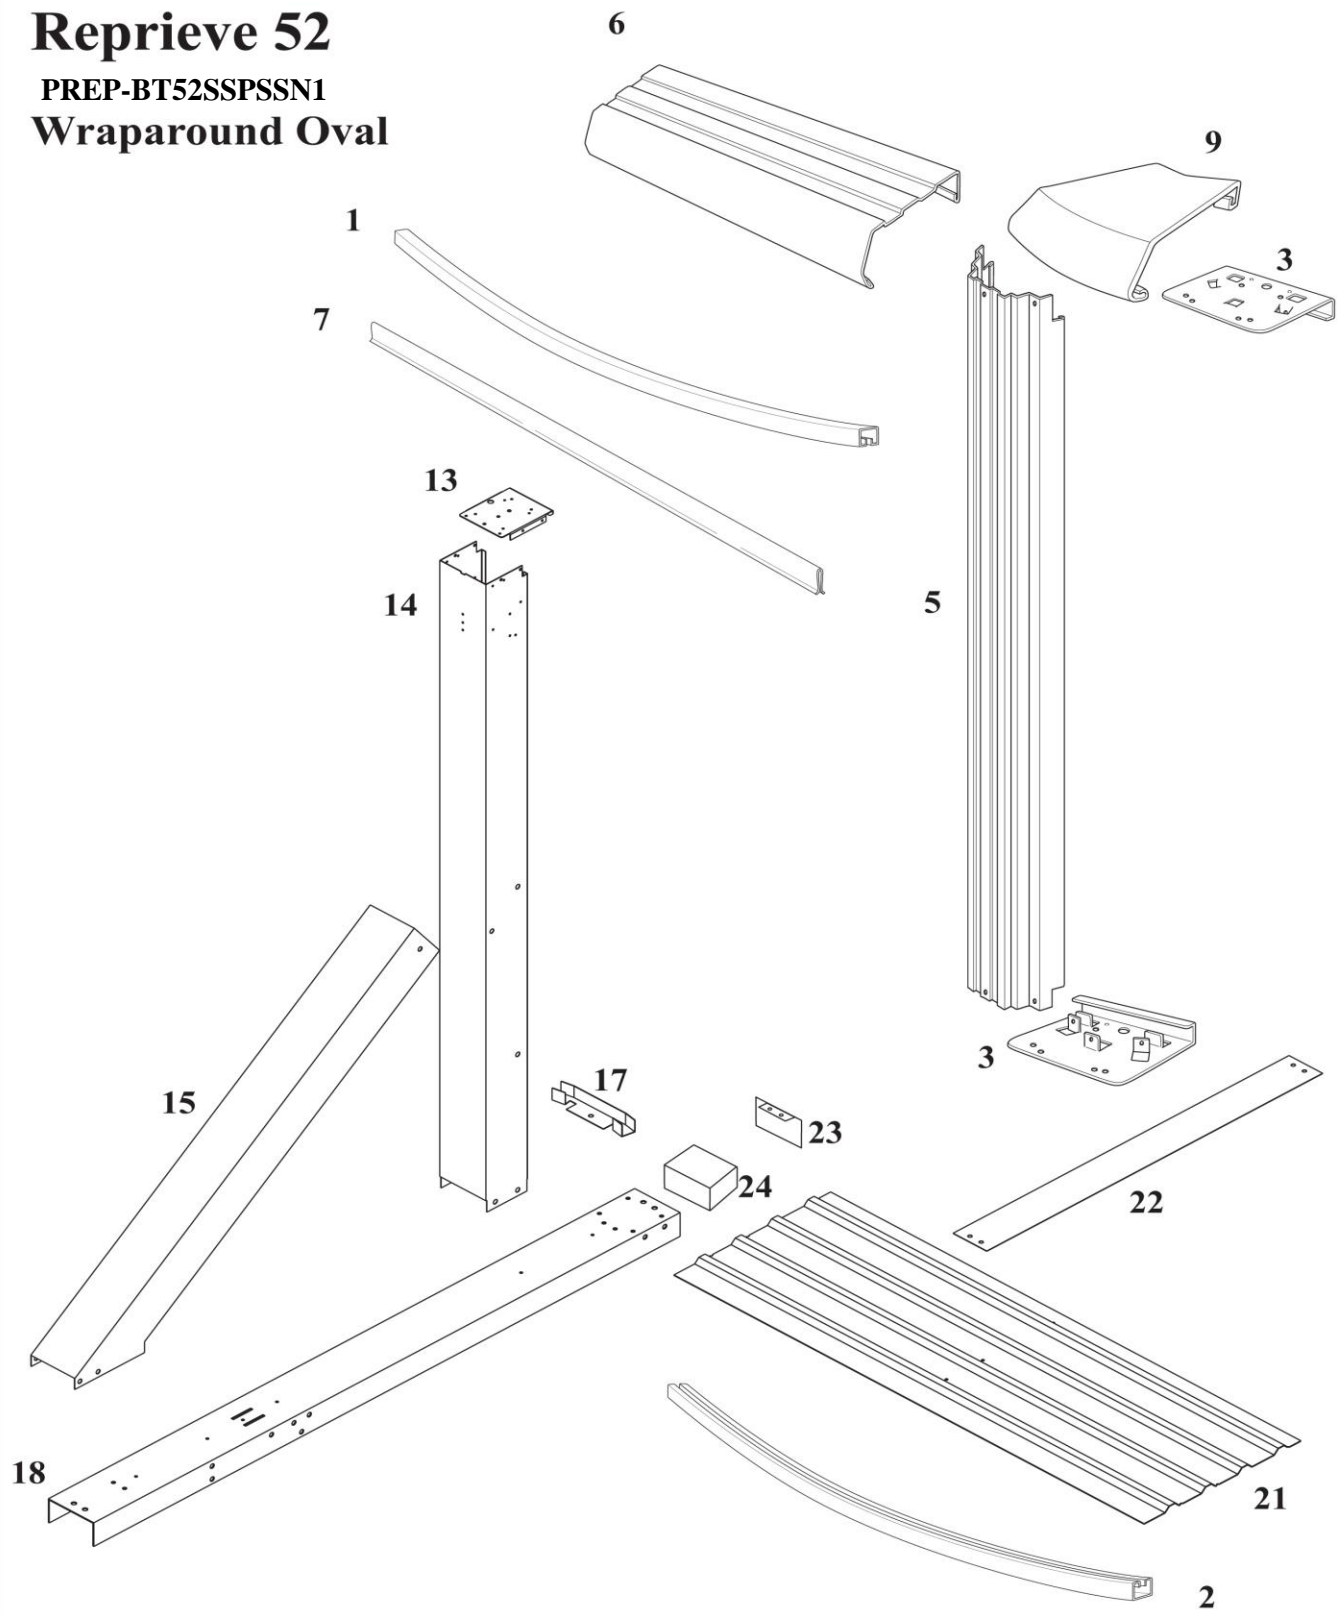

Reprive 52

PREP-BT52SSPSSN1
Wraparound Oval

Product Description:		Reprive Buttress Oval									
Product Code:		PREP-BT52SSPSSN1									
		Quantity Required for Installation (by Pool Size)									
Index #	Description	Part #	Length	1217	1218	1220	1224	1524	1526	1530	1833
6	Top Rail Curved	21424	40-1/8"	12	8	10	10				
6	Top Rail Curved	21425	51-3/16"					10	10	10	
6	Top Rail Curved	21426	51-15/16"								12
6	Top Rail Curved	35372	47-1/4"					4			
6	Top Rail Straight Side	21427	41-1/4"	2	2	6	8	2	8	10	10
5	Upright Curved	21430	51-13/16"	10	10	12	12	12	12	12	14
14	W-A Upright Oval Straight Side	35738	51-13/16"	4	4	4	6	4	6	8	8
9	Top Cap Curved	21431	6"	14	14	16	18	16	18	20	22
13	Top Plate Curved	10136	4"	4	4	4	6	4	6	8	8
3	Top / Bottom Plate	11595	4-1/2"	20	20	24	24	24	24	24	28
7	Plastic Capping	10296	48"	14	14	15	16	19	19	19	21
1	Inner Stabilizer	38501	42-5/8"	12	8	10	10				
1	Inner Stabilizer	38502	53-1/4"					10	10	10	
1	Inner Stabilizer	38503	54-1/8"								12
1	Inner Stabilizer	38514	43"					4			
1	Rim	22909	39"			4					
1	Straight Middle Stabilizer	38512	33"	2	2	2	4	2	4	6	6
1	Straight Center Stabilizer	38513	8"	4	4	6	6	4	6	8	8
1	Straight Corner Stabilizer	38511	37"				4		4	4	4
2	Bottom Rail	38736	38"	12	8	10	10				
2	Bottom Rail	14950	49"					10	10	10	
2	Bottom Rail	14949	50"								12
2	Bottom Rail Straight Side	16713	37.5"	2	2	2	4	2	4	6	6
2	Bottom Rail Corner	22901	45"		4						
2	Bottom Rail Corner	16714	39"			4	4		4	4	4
2	Bottom Rail Corner	38514	45"			4		4			
17	Connector Bottom Rail Straight Side	16542		4	4	4	6	8	6	8	8
21	Pressure Plate	16549	44"	4	4	4	6	8	6	8	8
18	Upper Oval Channel	16539	52-3/8"	4	4	4	6	8	6	8	8
23	Oval Channel End Cap	22726		4	4	4	6	8	6	8	8
24	Oval Channel Foam Block	29917		4	4	4	6	8	6	8	8
15	Wrap Strut	17916		4	4	4	6	8	6	8	8
22	Strap Section	16723	39-3-32"	2	2	2	3	2	3	4	4
22	Strap Section	16724	41-1/16"	4	4	4	6	4			
22	Strap Section	16725	40-11/16"					6	9	12	
22	Strap Section	16726	52-11/16"								12
*	Hardware Strut 4-pack	22-36501		1	1	1	1	1	1	2	2
*	Hardware Strut 2-pack	22-36502					1		1		
*	Hardware	44-10033		1	1						
*	Hardware	44-10034				1					
*	Hardware	44-10037					1				
*	Hardware	44-10038						1	1		
*	Hardware	44-10039								1	
*	Hardware	44-10040									1
	Envelope Safety Stickers	95-0007		1	1	1	1	1	1	1	1
	Instructional DVD	36879		1	1	1	1	1	1	1	1

*May not be pictured