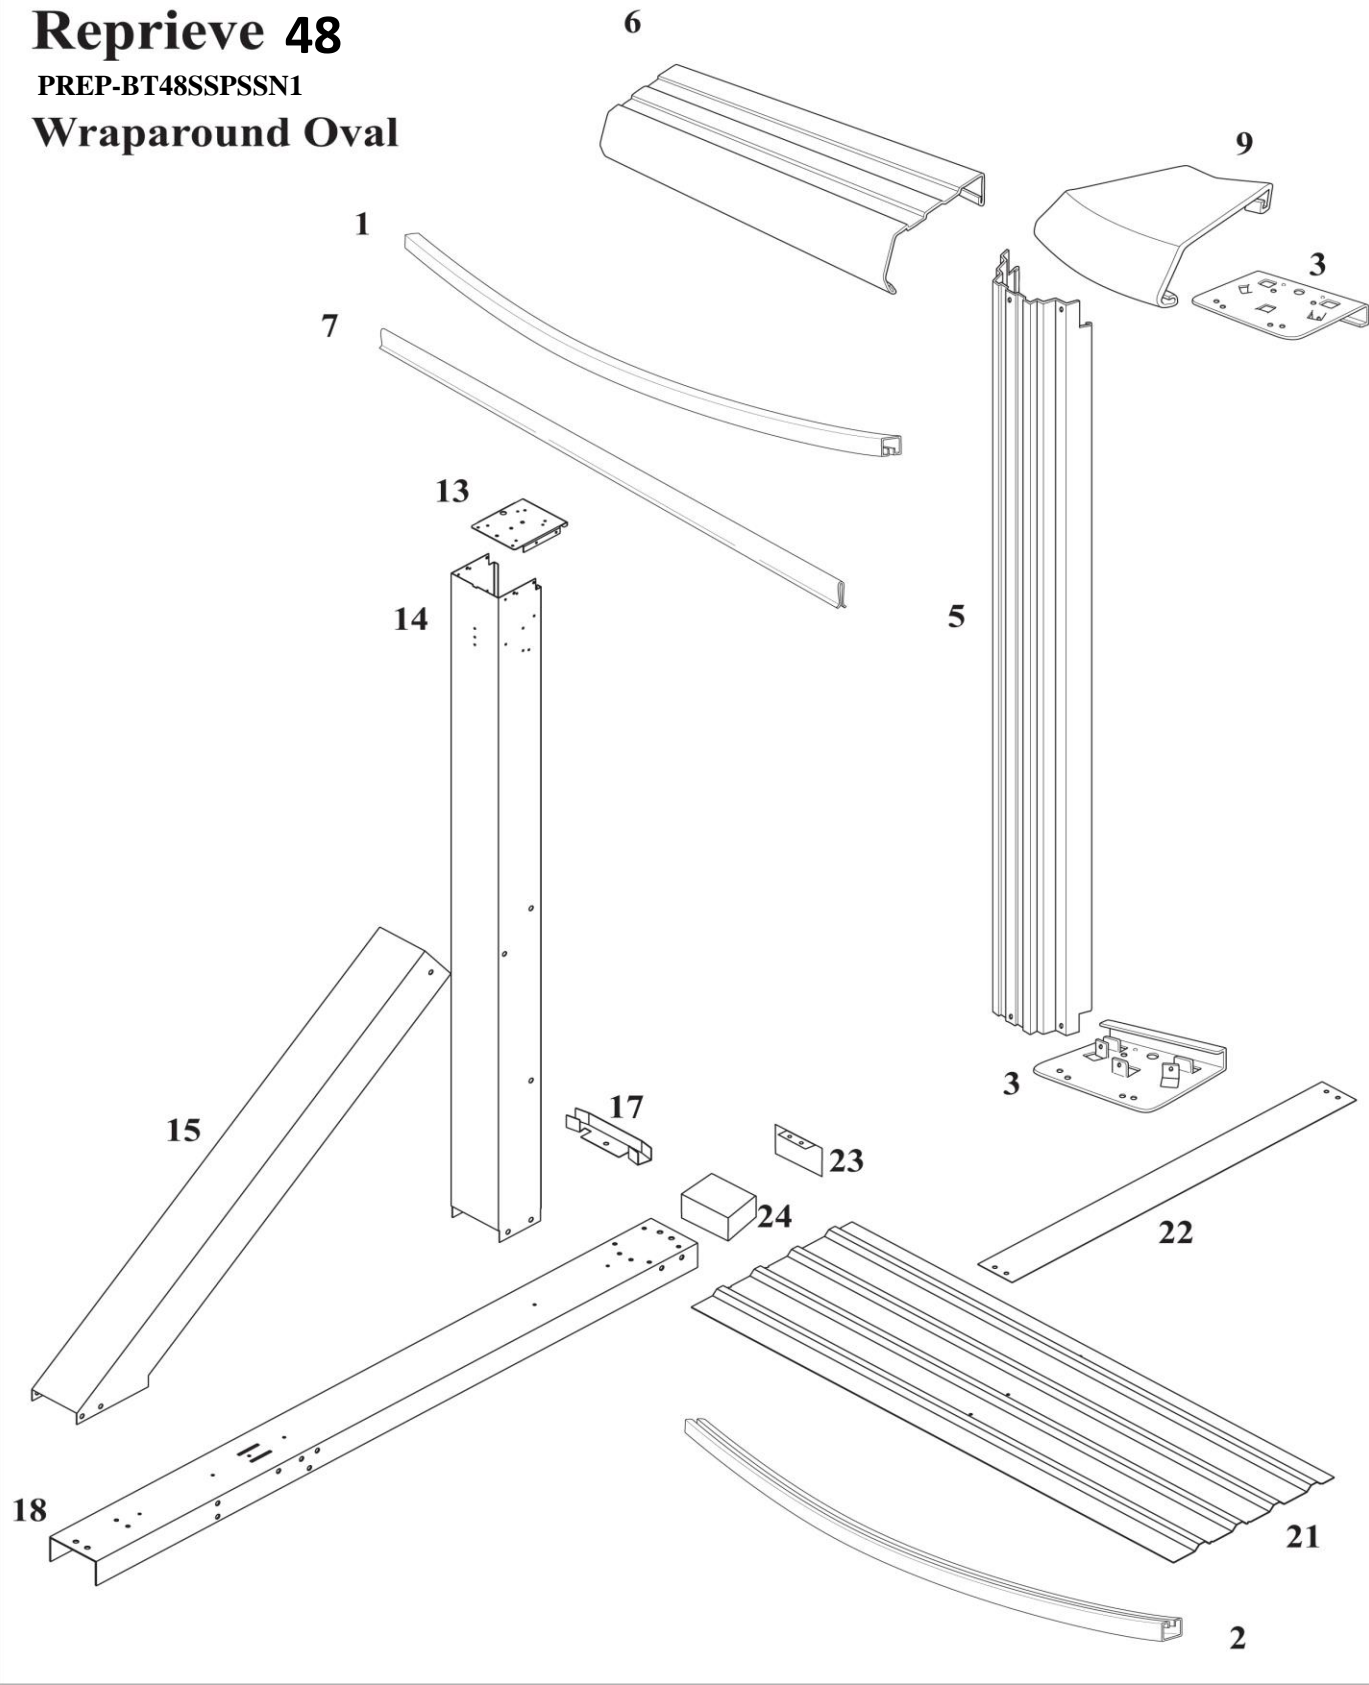

Reprive 48

PREP-BT48SSPSSN1

Wraparound Oval

Product Description:		Relieve Buttress Oval									
Product Code:		PREP-BT48SSPSSN1									
				Quantity Required for Installation (by Pool Size)							
Index #	Description	Part #	Length	1217	1218	1220	1224	1524	1526	1530	1833
6	Top Rail Curved	21424	40-1/8"	12	8	10	10				
6	Top Rail Curved	21425	51-3/16"					10	10	10	
6	Top Rail Curved	21426	51-15/16"								12
6	Top Rail Transition	35372	47-1/4"		4			4			
6	Top Rail Straight	21427	41-1/4"	2	2	6	8	2	8	10	10
5	Upright Curved	21429	47-13/16"	10	10	12	12	12	12	12	14
14	W-A Upright Oval Straight Side	35748	47-13/16"	4	4	4	6	4	6	8	8
9	Top Cap Curved	21431	6"	14	14	16	18	16	18	20	22
13	Top Plate Curved	10136	4"	4	4	4	6	4	6	8	8
3	Top / Bottom Plate	11595	4.5"	20	20	24	24	24	24	24	28
7	Plastic Capping	10296	48"	14	14	15	16	19	19	19	21
1	Inner Stabilizer	38501	42-5/8"	12	8	10	10				
1	Inner Stabilizer	38502	53-1/4"					10	10	10	
1	Inner Stabilizer	38503	54-1/8"								12
1	Inner Stabilizer	38514	43"		4			4			
1	Rim	22909	39"			4					
1	Straight Middle Stabilizer	38512	33"	2	2	2	4	2	4	6	6
1	Straight Center Stabilizer	38513	8"	4	4	6	6	4	6	8	8
1	Straight Corner Stabilizer	38511	37"				4		4	4	4
2	Bottom Rail	38736	38"	12	8	10	10				
2	Bottom Rail	14950	49"					10	10	10	
2	Bottom Rail	14949	50"								12
2	Bottom Rail Straight Side	16713	37.5"	2	2	2	4	2	4	6	6
2	Bottom Rail Corner	16714	39"			4	4		4	4	4
2	Bottom Rail Corner	22901	45"		4			4			
17	Connector Bottom Rail Straight Side	16542		4	4	4	6	8	6	8	8
21	Pressure Plate	16549	44"	4	4	4	6	4	6	8	8
18	Upper Oval Channel	16539	52-3/8"	4	4	4	6	8	6	8	8
23	Oval Channel End Cap	22726		4	4	4	6	8	6	8	8
24	Oval Channel Foam Block	29917		4	4	4	6	4	6	8	8
15	Wrap Strut	17916		4	4	4	6	4	6	8	8
22	Strap Section	16723	39-9/32"	2	2	2	3	2	3	4	4
22	Strap Section	16724	41-1/16"	4	4	4	6	4			
22	Strap Section	16725	40-11/16"					6	9	12	
22	Strap Section	16726	52-11/16"								12
*	Hardware Strut 4-pack	22-36501		1	1	1	1	1	1	2	2
*	Hardware Strut 2-pack	22-36502					1		1		
*	Hardware	44-10033		1	1						
*	Hardware	44-10034				1					
*	Hardware	44-10037					1		1		
*	Hardware	44-10038						1			
*	Hardware	44-10039								1	
*	Hardware	44-10040									1
	Envelope Safety Stickers	95-0007		1	1	1	1	1	1	1	1
	Instructional DVD	36879		1	1	1	1	1	1	1	1