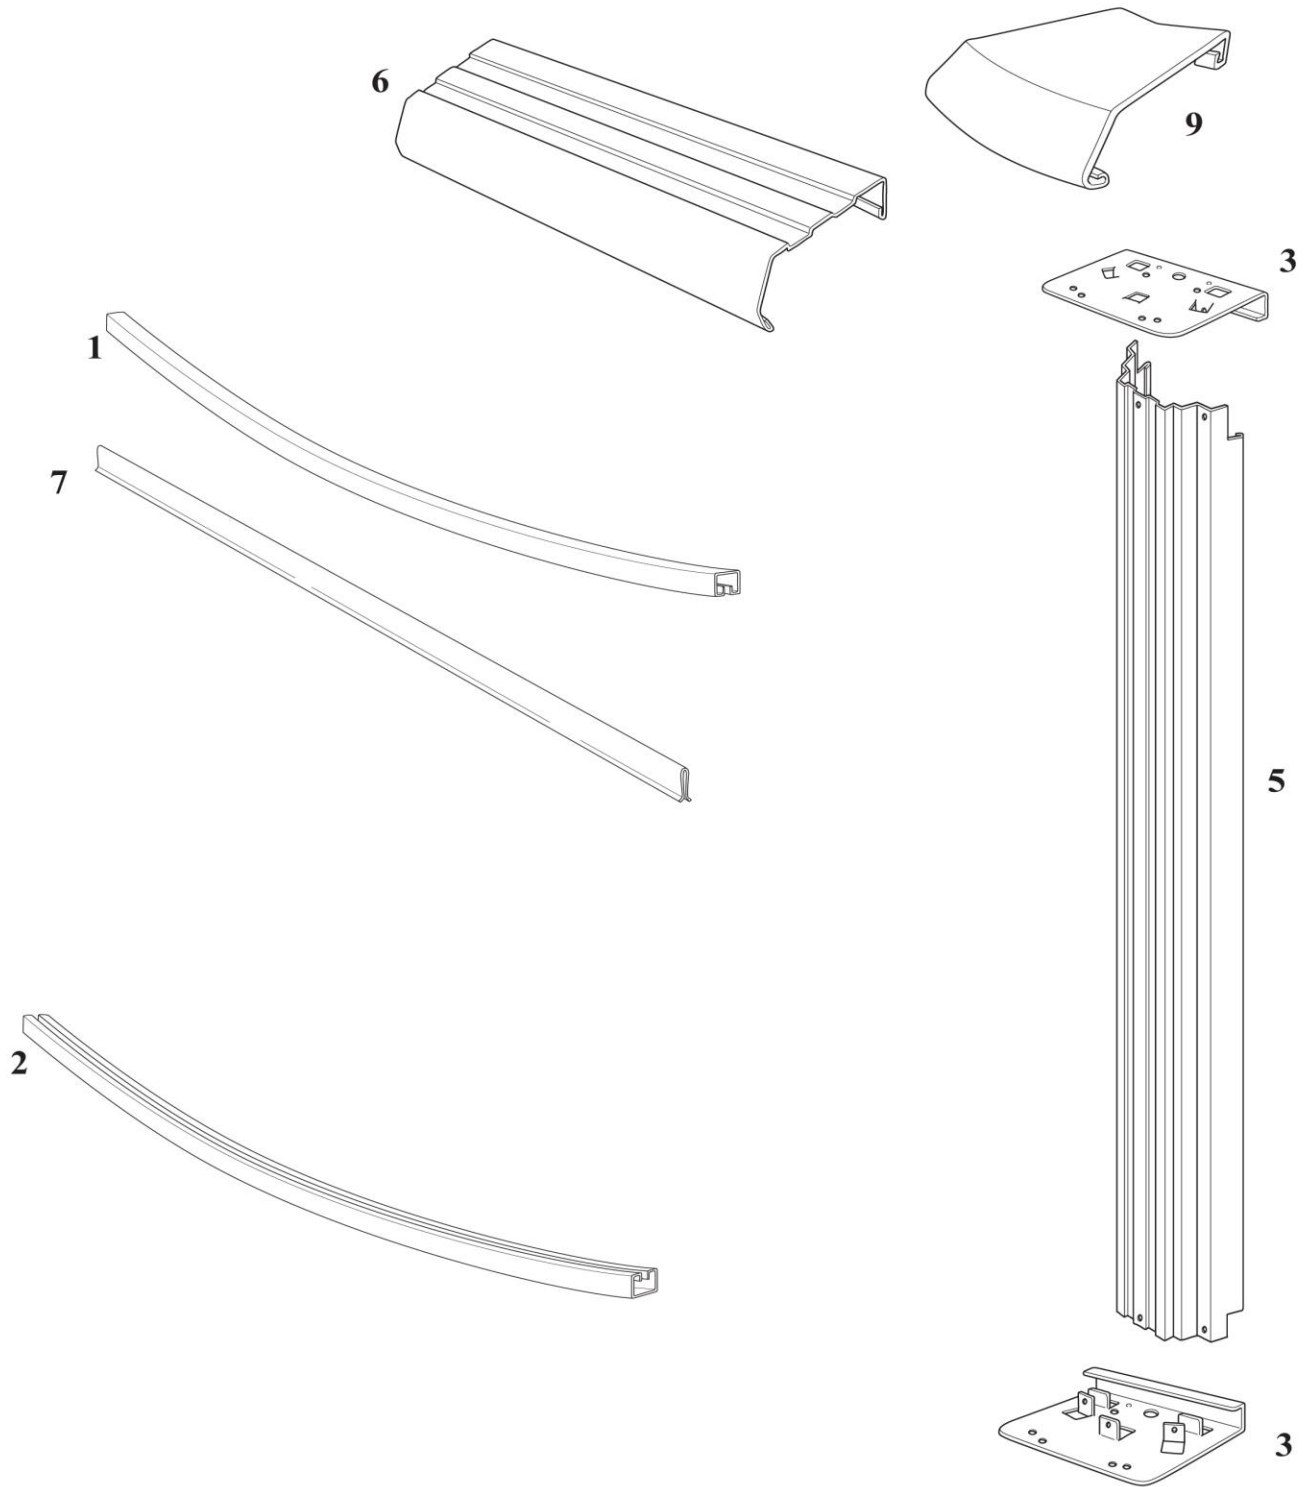

Reprive 48

PREP-48SSPSSN1

Round

Product Description:		Relieve Round											
Product Code:		PREP-485SP55N1											
				Quantity Required for Installation (by Pool Size)									
Index#	Description	Part #	Length	8'	12'	15'	18'	20'	21'	24'	27'	28'	30'
6	Top Rail Curved	21423	27-1/4"	11									
6	Top Rail Curved	21424	40-1/8"		11								
6	Top Rail Curved	21435	49-7/8"					15				21	
6	Top Rail Curved	21428	55-13/16"			10	12		14	16	18		20
5	Upright Curved	21429	47-13/16"	11	11	10	12	15	14	16	18	21	20
9	Top Cap	21431	6"	11	11	10	12	15	14	16	18	21	20
3	Top / Bottom Plate	11595	4.5"	22	22	20	24	30	28	32	36	42	40
7	Plastic Coping	10296	48"	7	9	12	14	16	16	19	21	22	24
1	Inner Stabilizer	38500	29-1/2"	11									
1	Inner Stabilizer	38501	42-5/8"		11								
1	Inner Stabilizer	38502	53-1/4"			11							
1	Inner Stabilizer	38503	54-1/8"				13						
1	Inner Stabilizer	38504	51-1/2"					15					
1	Inner Stabilizer	38505	54-7/16"						15				
1	Inner Stabilizer	38506	52-1/4"							18			
1	Inner Stabilizer	38507	52-7/8"								20		
1	Inner Stabilizer	38508	52-1/8"									21	
1	Inner Stabilizer	38509	51-1/4"										23
2	Bottom Rail	18837	25-1/4"	11									
2	Bottom Rail	38736	38"		11								
2	Bottom Rail	38737	54-1/8"			10							
2	Bottom Rail	38738	54-7/16"				12						
2	Bottom Rail	10293						15					
2	Bottom Rail	38739	54-5/16"						14				
2	Bottom Rail	38740	54-1/8"							16			
2	Bottom Rail	38741	54-1/4"								18		
2	Bottom Rail	38857	48"									21	
2	Bottom Rail	38742	54-1/4"										20
*	Hardware	44-10004		1	2	2							
*	Hardware	44-10006					2						
*	Hardware	44-10009						1					
*	Hardware	44-10008							1				
*	Hardware	44-10010								2	1		
*	Hardware	44-10011									1		
*	Hardware	44-10013										1	1
	Envelope Safety Stickers	95-0007		1	1	1	1	1	1	1	1	1	1
	Instr. Round	36879		1	1	1	1	1	1	1	1	1	1

*May not be pictured