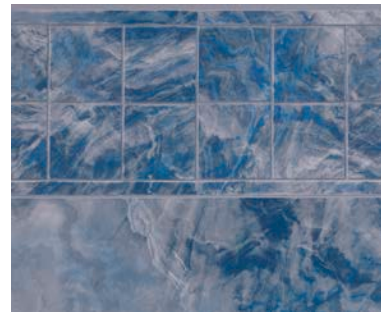

Luna Tile / Galactic Marble Floor
Findlay 20 mil