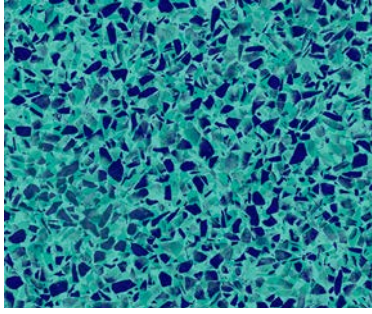

Terrazzo Caribbean FF
GLI 27, 20 mil