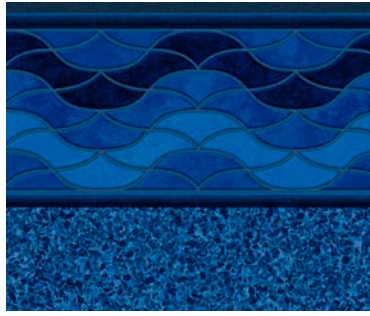

# PREMIER PATTERNS CONTINUED

Colorblock Tile / Shimmering Seaglass  
Findlay 28 mil

Coral Cove FF  
Findlay 27, 20 mil

Corolla  
GLI 27, 20 mil

Courtstone Blue  
GLI 27, 20 mil

Courtstone Gray  
GLI 27, 20 mil