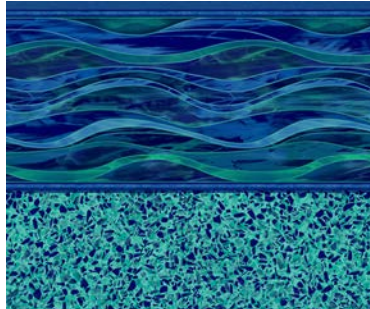

Island Wave
GLI 27, 20 mil