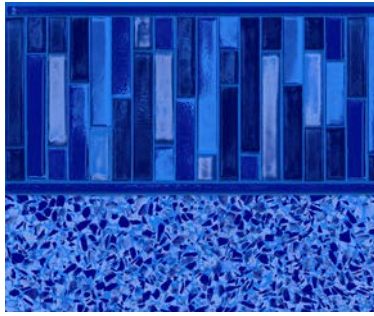

# PREMIER PATTERNS CONTINUED

Colorblock Tile / Shimmering Seaglass  
Findlay 28 mil

Coral Cove FF  
Findlay 27, 20 mil

Corolla  
GLI 27, 20 mil

Courtstone Blue  
GLI 27, 20 mil

Courtstone Gray  
GLI 27, 20 mil