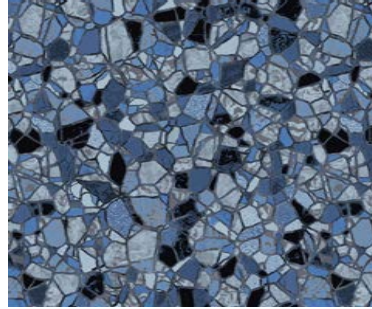

# 27-30 MIL LINERS FOR PRICE OF 20 MIL

Amelia  
Hydra 27 mil

Atlantic  
GLI 27 mil

Bali  
GLI 27/20 mil

Beach House Blue Grotto  
Hydra 28 mil

Blue Raleigh  
Hydra 28 mil

Breton Braid  
Hydra 27/20 mil

Butterfly Effect Aquashimmer FF  
Hydra 28 mil