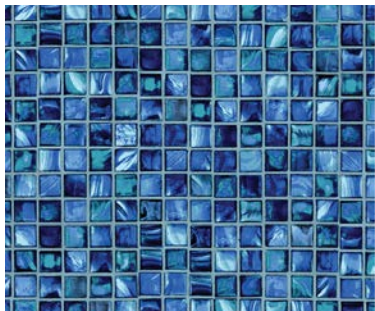

Mayan Mosaic FF
GLI 27, 20 mil