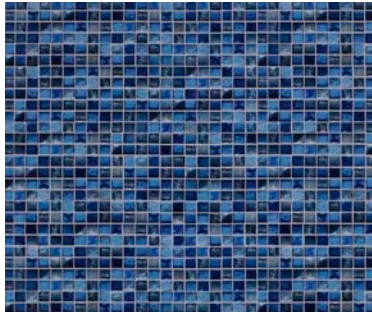

Blue Bayview Tile / Blue Diffusion Floor  
Findlay 28, 20 mil

Blue Diffusion FF  
Findlay 28, 20 mil

Blue Granite FF  
GLI 27, 20 mil

Blue Slate FF  
GLI 27 mil

Breaking Seawall  
GLI 27 mil

Carnegie Arctic Tile / Indigo Arctic Floor  
Findlay 28, 20 mil

Carolina Arctic Tile / Indigo Arctic Floor  
Findlay 20 mil

Cascade  
GLI 27 mil

Cobalt FF  
Hydra 20 mil

Cobalt Fusion FF  
GLI 27, 20 mil

# PREMIER PATTERNS CONTINUED

Colorblock Tile / Shimmering Seaglass  
Findlay 28 mil

Coral Cove FF  
Findlay 27, 20 mil

Corolla  
GLI 27, 20 mil

Courtstone Blue  
GLI 27, 20 mil

Courtstone Gray  
GLI 27, 20 mil