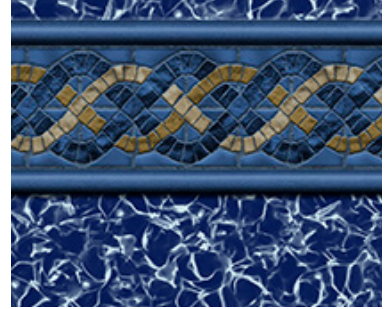

# 27-30 MIL LINERS FOR PRICE OF 20 MIL

Amelia  
Hydra 27 mil

Atlantic  
GLI 27 mil

Bali  
GLI 27/20 mil

Beach House Blue Grotto  
Hydra 28 mil

Blue Raleigh  
Hydra 28 mil

Breton Braid  
Hydra 27/20 mil

Butterfly Effect Aquashimmer FF  
Hydra 28 mil