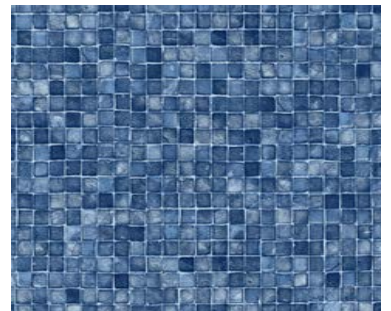

Lotus Cobalt  
Hydra 20 mil

Luna Tile / Galactic Marble Floor  
Findlay 20 mil

Mayan Mosaic FF  
GLI 27, 20 mil

Montauk / Indigo Arctic Floor  
Findlay 27 mil

Mosaic Dark Gray FF  
GLI 27, 20 mil

Mosaic Light Blue FF  
GLI 27, 20 mil