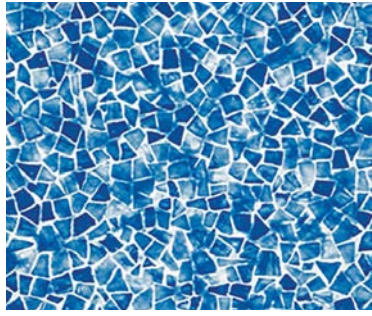

Seaglass II FF
GLI 27, 20 mil