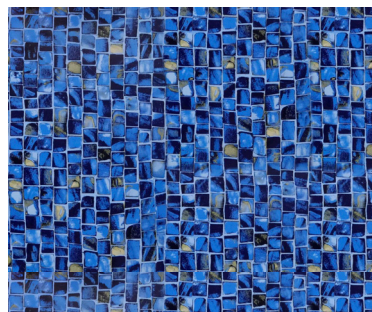

Cobalt FF
Hydra 20 mil