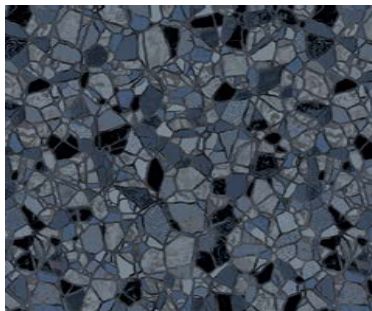

Eclipse Butterfly FF
GLI 27 mil