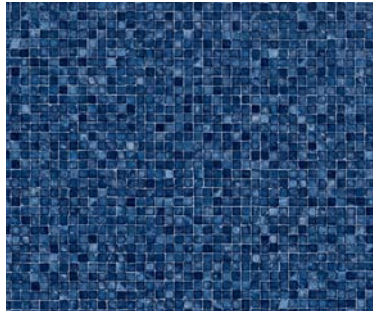

Mountain Mosaic  
GLI 27, 20 mil

Mountain Top Tile / Nielsen Floor  
Findlay 28, 20 mil

Mystic Light Blue FF  
GLI 20 mil

Neon Aruba / Neon Marble Floor  
Findlay 27, 20 mil

# PREMIER PATTERNS CONTINUED

Neon Marble FF  
Findlay 27 mil

Nielsen FF  
Findlay 28, 20 mil

Ocean Mirage FF  
Findlay 20 mil

Ocean Pearl FF  
Hydra 20 mil

Ocean Pearl FF  
Findlay 27 mil

Oyster Bay Silver FF  
Findlay 27, 20 mil