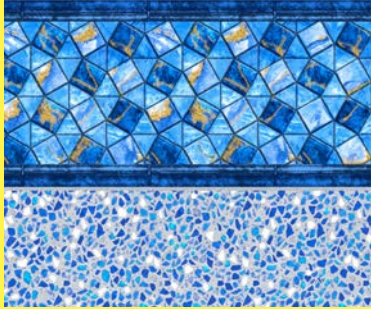

# CLOSEOUT PATTERNS CONTINUED

Grey Neptune Tile / Grey Marino  
Findlay 27, 20 mil

Gunite Light Blue FF  
GLI 27 mil

Leon  
GLI 27 mil

Lotus Pearl Tile / Ocean Pearl  
Findlay 27 mil

Lux HD  
GLI 20 mil

Midas Tile / Sparkling Seas  
Findlay 27 mil