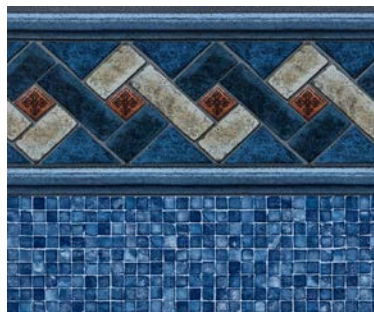

Mountain Top Tile / Nielsen Floor
Findlay 28, 20 mil