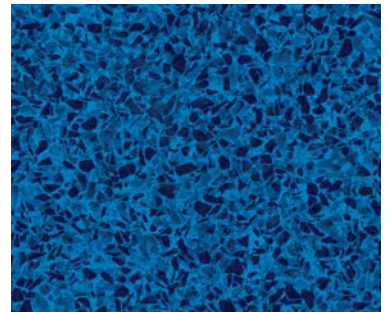

Siesta River Tile / River Tile Floor  
Findlay 28, 20 mil

Siesta Wave Blue Tile / Blue Diffusion Floor  
Findlay 28, 20 mil

Siesta Wave Tan  
Hydra 20 mil

Siesta Wave Tile / Light Blue Diffusion Floor  
Findlay 27, 20 mil

Silver Kingsford Tile / Light Blue Diffusion  
Findlay 27, 20 mil

Silver Peak FF  
GLI 27 mil

Starburst Blue FF  
GLI 27, 20 mil

Starburst Gray FF  
GLI 27, 20 mil

Summer River Tile / River Tile Floor  
Findlay 28, 20 mil