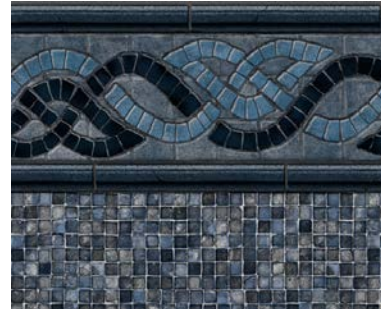

Dakota
GLI 27, 20 mil