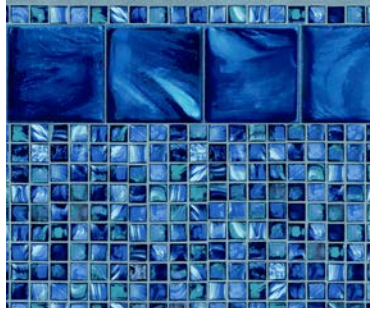

Tulum
GLI 27, 20 mil