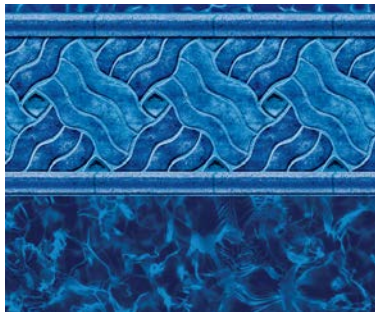

Legends
GLI 27, 20 mil