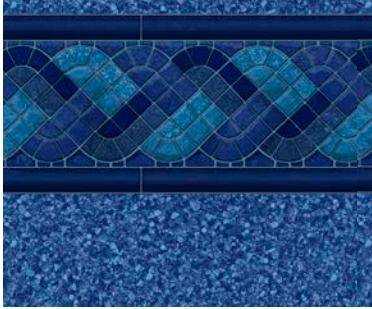

# 27-30 MIL LINERS FOR PRICE OF 20 MIL

Amelia  
Hydra 27 mil

Atlantic  
GLI 27 mil

Bali  
GLI 27/20 mil

Beach House Blue Grotto  
Hydra 28 mil

Blue Raleigh  
Hydra 28 mil

Breton Braid  
Hydra 27/20 mil

Butterfly Effect Aquashimmer FF  
Hydra 28 mil