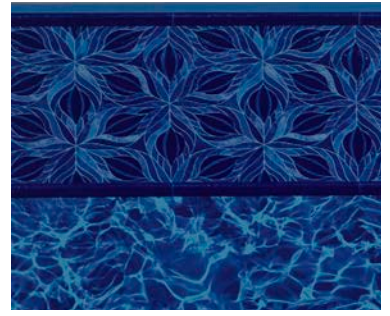

# PREMIER PATTERNS CONTINUED

Sandstone Tan FF  
GLI 27 mil

Savannah  
GLI 27, 20 mil

Seaglass II FF  
GLI 27, 20 mil

Seastar Tile / Diffusion Aquamarine Floor  
Findlay 20 mil

Shimmering Seaglass FF  
Findlay 28 mil

Siesta River Tile / River Tile Floor  
Findlay 28, 20 mil

Siesta Wave Blue Tile / Blue Diffusion Floor  
Findlay 28, 20 mil

Siesta Wave Tan  
Hydra 20 mil

Siesta Wave Tile / Light Blue Diffusion Floor  
Findlay 27, 20 mil