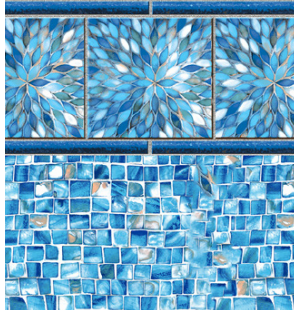

# 27-30 MIL LINERS FOR PRICE OF 20 MIL CONTINUED

Stacked Stone Tile / Clearwater Tan  
Cardinal 27, 27/20 mil

Summer River Tile / River Mosaic  
Cardinal 27/20 mil

Sunburst Tile / Oyster Bay  
Cardinal 27/20 mil