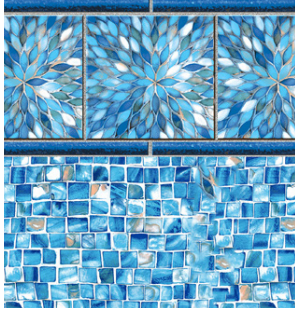

Pearl Butterfly FF  
GLI 27 mil

Reef FF  
GLI 27 mil

River Mosaic FF  
Cardinal 20, 27 mil

Royal Amber FF  
GLI 27 mil

Sandstone Tan FF  
GLI 27 mil

Santorini Tile / Blue Bahama  
Cardinal 20, 27 mil

Savannah  
GLI 20, 27 mil

Seaglass II FF  
GLI 20, 27 mil

Silver Peak FF  
GLI 27 mil

Sparkling Seas FF  
Cardinal 20, 27 mil

Stacked Marble  
Hydra 20 mil

Starburst Blue FF  
GLI 20, 27 mil

Starburst Gray FF  
GLI 20, 27 mil

Summer River Tile / River Mosaic  
Cardinal 20, 27 mil

# PREMIER PATTERNS CONTINUED

Summerwave  
GLI 20, 27 mil

Sunburst Tile / Oyster Bay  
Cardinal 20, 27 mil

Sunburst Tile / River Mosaic  
Cardinal 20 mil

Tan Butterfly XL FF  
GLI 27 mil

Terrazzo Caribbean FF  
GLI 20, 27 mil