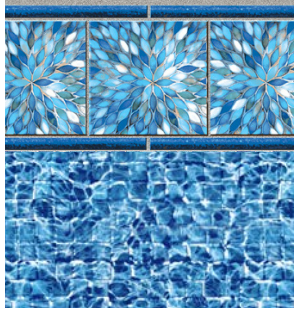

Pearl Butterfly FF  
GLI 27 mil

Reef FF  
GLI 27 mil

River Mosaic FF  
Cardinal 20, 27 mil

Royal Amber FF  
GLI 27 mil

Sandstone Tan FF  
GLI 27 mil

Santorini Tile / Blue Bahama  
Cardinal 20, 27 mil

Savannah  
GLI 20, 27 mil

Seaglass II FF  
GLI 20, 27 mil

Silver Peak FF  
GLI 27 mil

Sparkling Seas FF  
Cardinal 20, 27 mil

Stacked Marble  
Hydra 20 mil

Starburst Blue FF  
GLI 20, 27 mil

Starburst Gray FF  
GLI 20, 27 mil

Summer River Tile / River Mosaic  
Cardinal 20, 27 mil

# PREMIER PATTERNS CONTINUED

Summerwave  
GLI 20, 27 mil

Sunburst Tile / Oyster Bay  
Cardinal 20, 27 mil

Sunburst Tile / River Mosaic  
Cardinal 20 mil

Tan Butterfly XL FF  
GLI 27 mil

Terrazzo Caribbean FF  
GLI 20, 27 mil