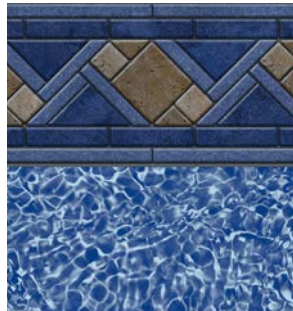

North Shore Tile / Blue Bahama
Cardinal 27, 27/20 mil