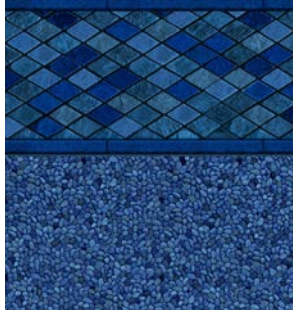

# 27-30 MIL LINERS FOR PRICE OF 20 MIL CONTINUED

Carnegie Cobalt  
GLI 27/20 mil

Catalina Tile / Sparkling Seas  
Cardinal 27, 27/20 mil

Dark Blue Diamond  
Hydra 30 mil

Dark Island Blue  
Hydra 30 mil

Gray Bayview Tile / Gray Platinum  
Cardinal 27 mil