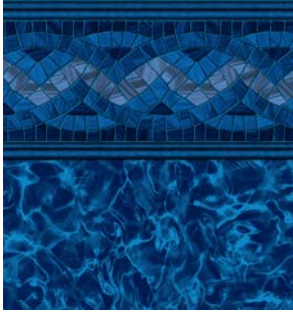

27-30 MIL LINERS FOR PRICE OF 20 MIL CONTINUED

Carnegie Cobalt
GLI 27/20 mil