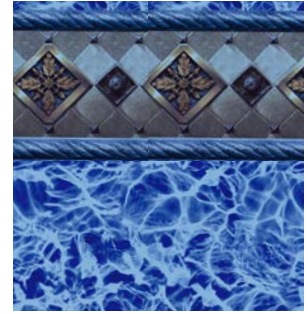

## 27-30 MIL LINERS FOR PRICE OF 20 MIL

Agra Tile / Blue Bahama  
Cardinal 27/20 mil

Ancient Seas Tile / Gray Marino  
Cardinal 27

Atlantic  
GLI 27 mil

Bali  
GLI 27/20 mil

Bayview Blue Tile / Blue Diffusion  
Cardinal 27, 27/20 mil