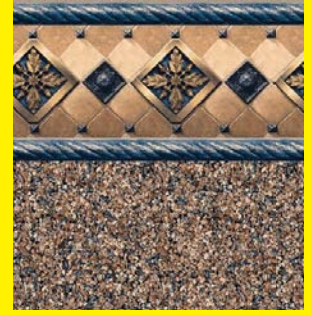

# CLOSEOUT PATTERNS

Alexander  
GLI 27 mil

Ancient Seas Tile / Gray Marino  
Cardinal 27/20

Bali Tile / Gray Marino  
Cardinal 20 mil

Bari  
GLI 27 mil

Bayview Slate Verona  
Hydra 27 mil

Beach House Blue Grotto  
Hydra 28 mil