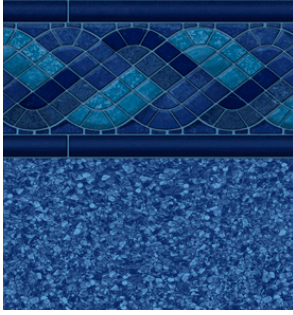

Blue Argos Tile / Stonecraft Mosaic  
Cardinal 20, 27 mil

Blue Bahama FF  
Cardinal 20, 27 mil

Blue Beach Pebble FF  
Cardinal 20, 27 mil

Blue Diffusion FF  
Cardinal 20, 27 mil

Blue Granite FF  
GLI 20, 27 mil

# PREMIER PATTERNS CONTINUED

Blue Raleigh Tile / Beach Pebble  
Cardinal 20, 27 mil

Blue Slate FF  
GLI 27 mil

Breaking Seawall  
GLI 27 mil

Brilliant Blue Bahama FF  
Cardinal 20, 27 mil

Carrara Marble FF  
Cardinal 27 mil