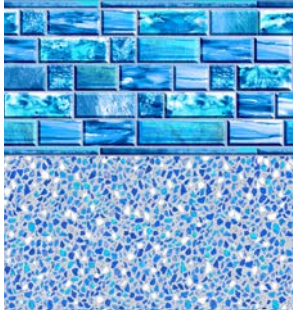

Catalina Tile / Sparkling Seas
Cardinal 27, 27/20 mil