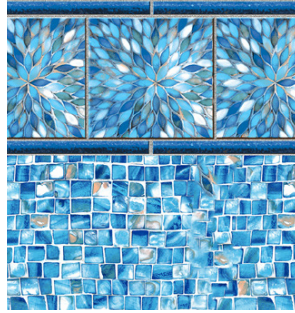

# 27-30 MIL LINERS FOR PRICE OF 20 MIL CONTINUED

Stacked Stone Tile / Clearwater Tan  
Cardinal 27, 27/20 mil

Summer River Tile / River Mosaic  
Cardinal 27/20 mil

Sunburst Tile / Oyster Bay  
Cardinal 27/20 mil