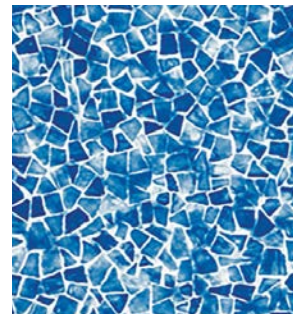

Pearl Butterfly FF  
GLI 27 mil

Reef FF  
GLI 27 mil

River Mosaic FF  
Cardinal 20, 27 mil

Royal Amber FF  
GLI 27 mil

Sandstone Tan FF  
GLI 27 mil

Santorini Tile / Blue Bahama  
Cardinal 20, 27 mil

Savannah  
GLI 20, 27 mil

Seaglass II FF  
GLI 20, 27 mil

Silver Peak FF  
GLI 27 mil

Sparkling Seas FF  
Cardinal 20, 27 mil

Stacked Marble  
Hydra 20 mil

Starburst Blue FF  
GLI 20, 27 mil

Starburst Gray FF  
GLI 20, 27 mil

Summer River Tile / River Mosaic  
Cardinal 20, 27 mil