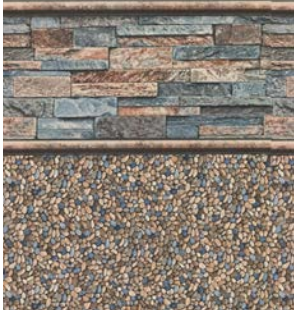

27-30 MIL LINERS FOR PRICE OF 20 MIL CONTINUED

Stacked Stone Tile / Clearwater Tan
Cardinal 27, 27/20 mil