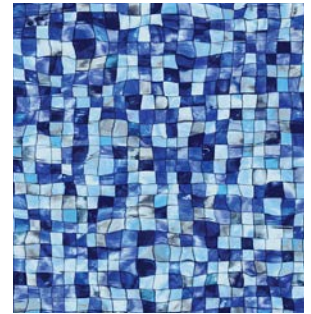

Disco Pearl FF
GLI 27 mil