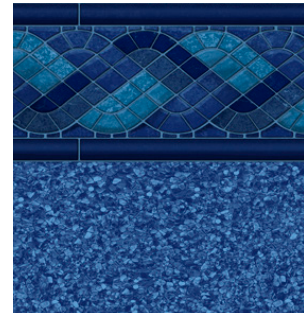

Blue Raleigh Tile / Beach Pebble
Cardinal 27/20 mil