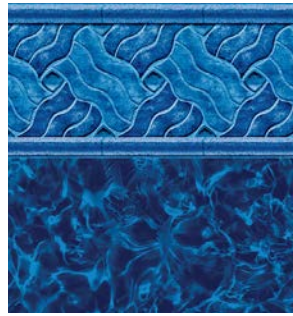

# PREMIER PATTERNS CONTINUED

HD Electric Skyline Blue w/Gold FF  
Hydra 36 mil

Island Wave  
GLI 20, 27 mil

Legends  
GLI 20, 27 mil

Lotus Pearl Tile / Ocean Pearl  
Cardinal 27 mil

Mayan Mosaic FF  
GLI 20, 27 mil