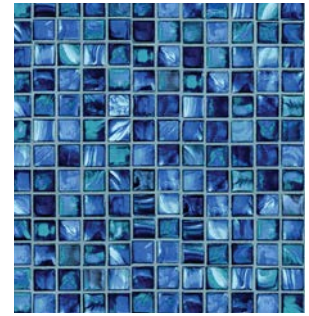

# PREMIER PATTERNS CONTINUED

HD Electric Skyline Blue w/Gold FF  
Hydra 36 mil

Island Wave  
GLI 20, 27 mil

Legends  
GLI 20, 27 mil

Lotus Pearl Tile / Ocean Pearl  
Cardinal 27 mil

Mayan Mosaic FF  
GLI 20, 27 mil