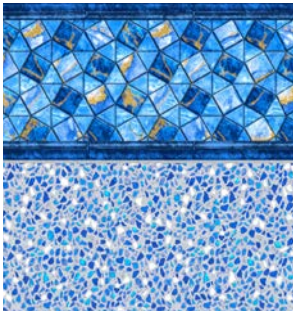

# 27-30 MIL LINERS FOR PRICE OF 20 MIL CONTINUED

Carnegie Cobalt  
GLI 27/20 mil

Catalina Tile / Sparkling Seas  
Cardinal 27, 27/20 mil

Dark Blue Diamond  
Hydra 30 mil

Dark Island Blue  
Hydra 30 mil

Gray Bayview Tile / Gray Platinum  
Cardinal 27 mil

Gray Neptune Tile / Gray Marino  
Cardinal 27 mil

HD Electric Breaking Seawall  
Hydra 28 mil

HD Electric Oxford  
Hydra 28 mil

Indigo Marble  
GLI 27/20 mil

Mathews  
GLI 27 mil

Midas Tile / Sparkling Seas  
Cardinal 27, 27/20 mil