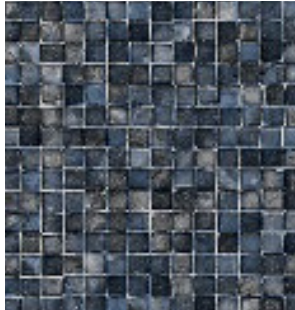

# PREMIER PATTERNS CONTINUED

HD Electric Skyline Blue w/Gold FF  
Hydra 36 mil

Island Wave  
GLI 20, 27 mil

Legends  
GLI 20, 27 mil

Lotus Pearl Tile / Ocean Pearl  
Cardinal 27 mil

Mayan Mosaic FF  
GLI 20, 27 mil

Mosaic Dark Gray FF  
GLI 20, 27 mil

Mosaic Light Blue FF  
GLI 20, 27 mil

Mosaic Wave Tile / Blue Bahama  
Cardinal 20, 27 mil

Mountain Mosaic  
GLI 20, 27 mil

Mystic Light Blue FF  
GLI 20 mil

Oyster Bay FF  
Cardinal 20, 27 mil