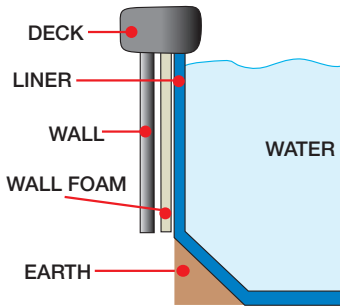

SKU	Description	Price
2148	Wall Foam: 1/8 inch thick wall foam protects pool liner. 42 in x 120 ft roll.....	134.99
4973	Spray Adhesive (4) cans needed for pools up to 20 ft x 40 ft. Price per can.....	24.99
4126	Liner Wedge-Loc helps prevent beaded liners from "slipping" out of their bead tracks. Each 120 ft roll will accommodate rectangular pools up to 20 ft x 40 ft.....	65.99
2333	Replacement Step Gasket Replacing your liner? You'll probably need a new step gasket. Each 60 ft roll will accommodate up to a 10 ft step.....	66.99
3569	Coping Paint will brighten up the look of your pool coping with this specially designed paint. (4) 12 oz aerosol cans are needed to cover coping for a 20 ft x 40 ft pool. Available in white only. Price per can.....	34.99
105051	Step Faceplate Kit includes Step Gasket, Step Face Plates, End Caps, Step Screws....	139.99

More Products Available Online at Doheny.com

ADDITIONAL PARTS FOR YOUR LINER INSTALL

SKU	Description	Price
9977	10 Hole light gasket.....	$17.99
1314	10 Hole chrome light ring	112.49
5782	12 Hole standard skimmer gasket	9.99
5783	12 Hole standard skimmer faceplate	21.99
5789	16 Hole widemouth skimmer gasket.....	15.99
5788	16 Hole widemouth skimmer faceplate.....	36.99
5772	8" Main drain gasket	7.99
5770	8" Main drain sealing ring	25.99
5773	8" Main drain cover	34.99
5816	Return fitting faceplate gasket.....	4.99
5815	Return fitting face plate	4.99
1250	Return fitting eyeball 3/4" opening	7.99