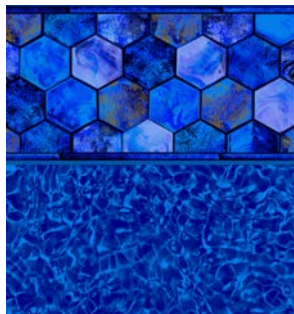

Mosaic Dark Gray FF  
GLI 20, 27 mil

Mosaic Light Blue FF  
GLI 20, 27 mil

Mosaic Wave Tile / Blue Bahama  
Cardinal 20, 27 mil

Mountain Mosaic  
GLI 20, 27 mil

Mystic Light Blue FF  
GLI 20 mil

Oyster Bay FF  
Cardinal 20, 27 mil

Pearl Butterfly FF  
GLI 27 mil

Reef FF  
GLI 27 mil

River Mosaic FF  
Cardinal 20, 27 mil

Royal Amber FF  
GLI 27 mil

Sandstone Tan FF  
GLI 27 mil

Santorini Tile / Blue Bahama  
Cardinal 20, 27 mil

Savannah  
GLI 20, 27 mil

Seaglass II FF  
GLI 20, 27 mil

Silver Peak FF  
GLI 27 mil

Sparkling Seas FF  
Cardinal 20, 27 mil

Stacked Marble  
Hydra 20 mil

Starburst Blue FF  
GLI 20, 27 mil

Starburst Gray FF  
GLI 20, 27 mil

Summer River Tile / River Mosaic  
Cardinal 20, 27 mil