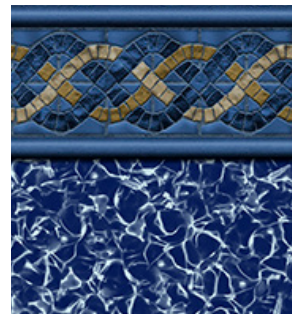

Blue Raleigh Tile / Beach Pebble  
Cardinal 27/20 mil

Blue Seaglass FF  
Hydra 30 mil

Braided River Tile / River Mosaic  
Cardinal 27, 27/20 mil

Butterfly Effect Aquashimmer  
Hydra 28 mil

Cambridge Aquarius  
Hydra 20 mil