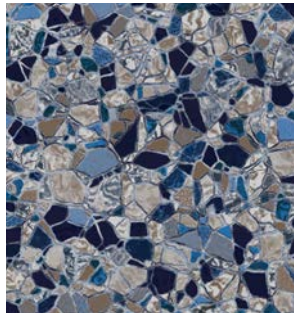

Mosaic Dark Gray FF  
GLI 20, 27 mil

Mosaic Light Blue FF  
GLI 20, 27 mil

Mosaic Wave Tile / Blue Bahama  
Cardinal 20, 27 mil

Mountain Mosaic  
GLI 20, 27 mil

Mystic Light Blue FF  
GLI 20 mil

Oyster Bay FF  
Cardinal 20, 27 mil