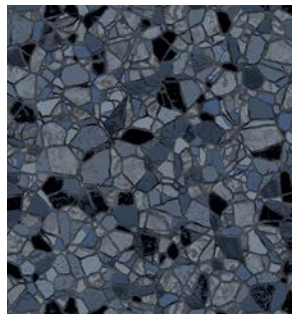

## 27-30 MIL LINERS FOR PRICE OF 20 MIL

Agra Tile / Blue Bahama  
Cardinal 27/20 mil

Ancient Seas Tile / Gray Marino  
Cardinal 27

Atlantic  
GLI 27 mil

Bali  
GLI 27/20 mil

Bayview Blue Tile / Blue Diffusion  
Cardinal 27, 27/20 mil

Bayview Slate Tile / White Diffusion  
Cardinal 27/20 mil

Blue Argos Tile / Stonecraft Mosaic  
Cardinal 27/20 mil

Blue Diamond Deco w/Seaglass  
Hydra 30 mil

Blue Lancashire Tile / Beach Pebble  
Cardinal 27, 27/20 mil

Blue Raleigh Tile / Beach Pebble  
Cardinal 27/20 mil

Blue Seaglass FF  
Hydra 30 mil

Braided River Tile / River Mosaic  
Cardinal 27, 27/20 mil

Butterfly Effect Aquashimmer  
Hydra 28 mil

Cambridge Aquarius  
Hydra 20 mil