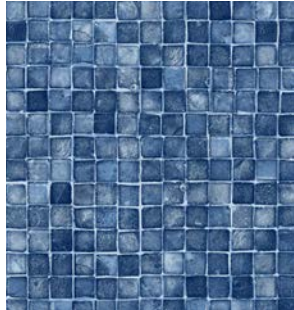

# PREMIER PATTERNS CONTINUED

HD Electric Skyline Blue w/Gold FF  
Hydra 36 mil

Island Wave  
GLI 20, 27 mil

Legends  
GLI 20, 27 mil

Lotus Pearl Tile / Ocean Pearl  
Cardinal 27 mil

Mayan Mosaic FF  
GLI 20, 27 mil

Mosaic Dark Gray FF  
GLI 20, 27 mil

Mosaic Light Blue FF  
GLI 20, 27 mil

Mosaic Wave Tile / Blue Bahama  
Cardinal 20, 27 mil

Mountain Mosaic  
GLI 20, 27 mil

Mystic Light Blue FF  
GLI 20 mil

Oyster Bay FF  
Cardinal 20, 27 mil