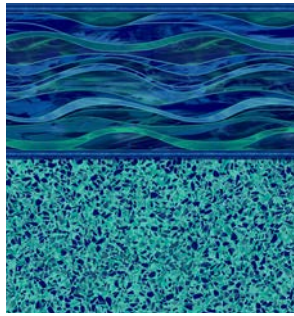

Graphite FF  
Cardinal 27 mil

Gray Butterfly XL FF  
GLI 27 mil

Gray Crystal FF  
GLI 27 mil

Gray Marino FF  
Cardinal 20, 27 mil

Hampton  
GLI 20, 27 mil

HD Electric Carnival Blue w/Gold FF  
Hydra 36 mil

# PREMIER PATTERNS CONTINUED

HD Electric Skyline Blue w/Gold FF  
Hydra 36 mil

Island Wave  
GLI 20, 27 mil

Legends  
GLI 20, 27 mil

Lotus Pearl Tile / Ocean Pearl  
Cardinal 27 mil

Mayan Mosaic FF  
GLI 20, 27 mil