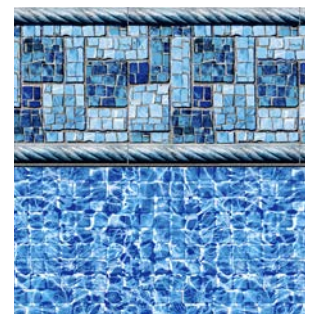

Pearl Butterfly FF  
GLI 27 mil

Reef FF  
GLI 27 mil

River Mosaic FF  
Cardinal 20, 27 mil

Royal Amber FF  
GLI 27 mil

Sandstone Tan FF  
GLI 27 mil

Santorini Tile / Blue Bahama  
Cardinal 20, 27 mil

Savannah  
GLI 20, 27 mil

Seaglass II FF  
GLI 20, 27 mil

Silver Peak FF  
GLI 27 mil

Sparkling Seas FF  
Cardinal 20, 27 mil

Stacked Marble  
Hydra 20 mil

Starburst Blue FF  
GLI 20, 27 mil

Starburst Gray FF  
GLI 20, 27 mil

Summer River Tile / River Mosaic  
Cardinal 20, 27 mil

# PREMIER PATTERNS CONTINUED

Summerwave  
GLI 20, 27 mil

Sunburst Tile / Oyster Bay  
Cardinal 20, 27 mil

Sunburst Tile / River Mosaic  
Cardinal 20 mil

Tan Butterfly XL FF  
GLI 27 mil

Terrazzo Caribbean FF  
GLI 20, 27 mil