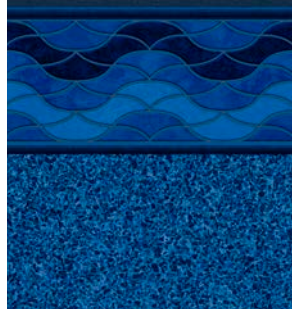

Corolla
GLI 20, 27 mil