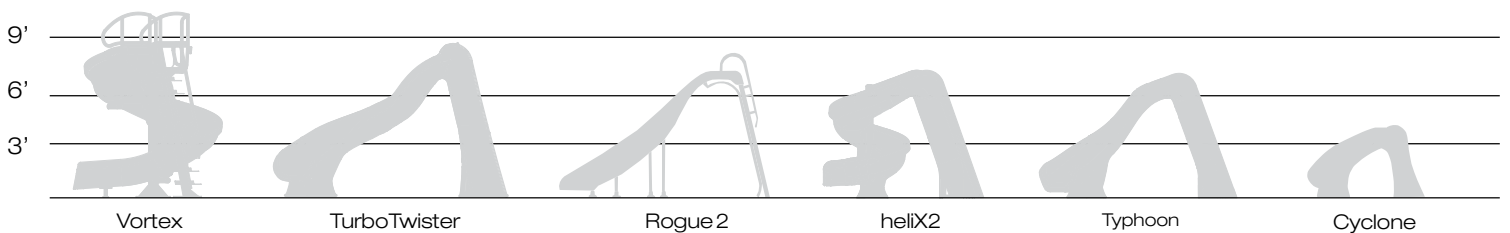

deck mounted **pool slides**

SLIDE INTO FUN

For hours of serious sliding fun, look to S.R.Smith. From the towering Vortex® with its 19' corkscrew runway, to the relatively petite Cyclone with its big personality, we have a deck mounted pool slide that will transform your swimming pool into a favorite destination for kids of all ages.

LET IT FLOW

S.R.Smith deck mounted slides, with integrated water delivery systems, offer high-volume water fun for a slippery, slosy ride. The 360 degree heliX2® slide has a patented water fountain feature positioned at the top of the slide that provides splashing good fun from top to bottom!

SAFETY BUILT-IN

We believe fun and safety go hand in hand. That's why our deck mounted pool slides meet the safety standards for swimming pool slides set forth by the U.S. Consumer Product Safety Commission (16 CFR 1207).