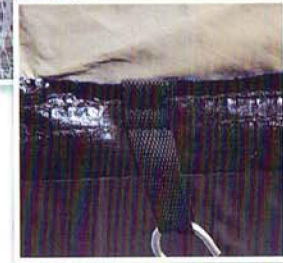

# Ultimate<sup>®</sup> WINTER POOL COVER

The Ultimate Cover is constructed with the strongest North American made poly weave material partnered with a band of "patented" Enviro Mesh material to allow rain and melted snow to penetrate through while leaves and other debris are left behind. In the Spring, just remove the cover and vacuum your pool. No standing water on top means no breeding ground for potentially hazardous mosquitoes, as well. This is also a money saver for regions where water is allocated or costly. You can use nature's water to fill your pool.

The Enviro Mesh band allows water to drain into the pool while keeping debris out.

## Features

- Constructed with the strongest North American made poly weave material - "ArmorKote".
- Fewer seams due to full widths.
- Triple edge reinforced binding around perimeter.
- Finished cover within inches of stated cover size.
- Industrial webbing loops.
- High quality UV stabilized securing straps.
- All covers made in Canada/U.S.A.
- Full size range of standards, rounds, ovals, and rectangles.
- Specials available in either rectangle form or custom shaped to fit any shape and size.