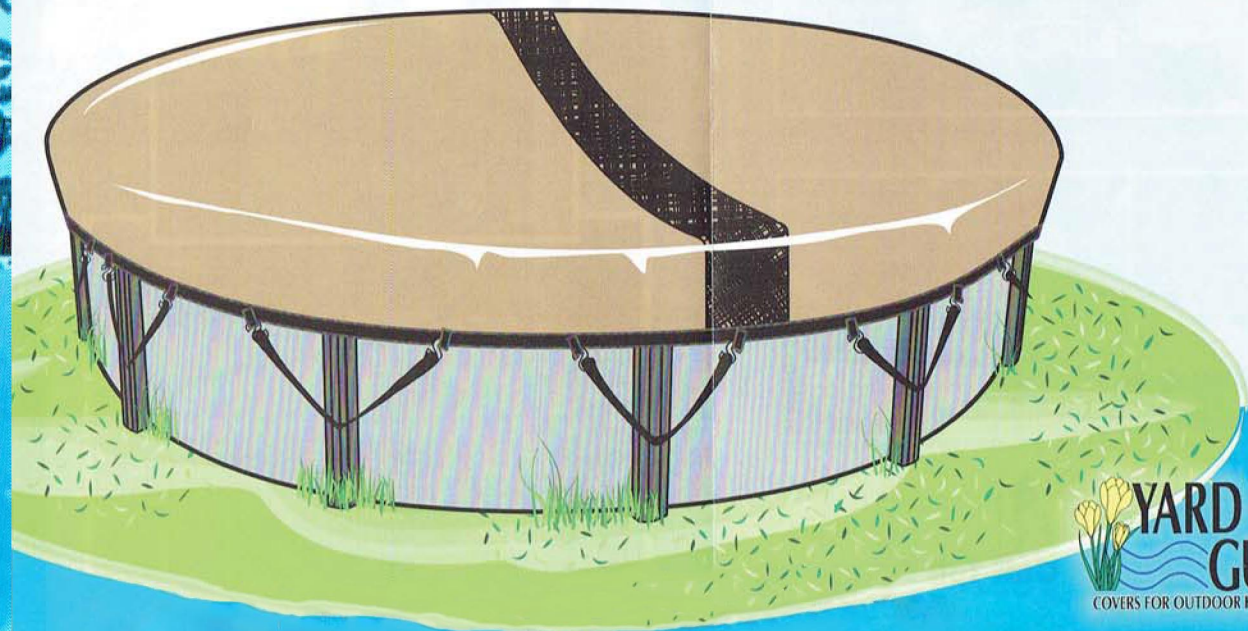

# Ultimate<sup>®</sup> WINTER POOL COVER

# Ultimate<sup>®</sup> WINTER POOL COVER

The Ultimate Cover is constructed with the strongest North American made poly weave material partnered with a band of "patented" Enviro Mesh material to allow rain and melted snow to penetrate through while leaves and other debris are left behind. In the Spring, just remove the cover and vacuum your pool. No standing water on top means no breeding ground for potentially hazardous mosquitoes, as well. This is also a money saver for regions where water is allocated or costly. You can use nature's water to fill your pool.

The Enviro Mesh band allows water to drain into the pool while keeping debris out.

## Features

- Constructed with the strongest North American made poly weave material - "ArmorKote".
- Fewer seams due to full widths.
- Triple edge reinforced binding around perimeter.
- Finished cover within inches of stated cover size.
- Industrial webbing loops.
- High quality UV stabilized securing straps.
- All covers made in Canada/U.S.A.
- Full size range of standards, rounds, ovals, and rectangles.
- Specials available in either rectangle form or custom shaped to fit any shape and size.