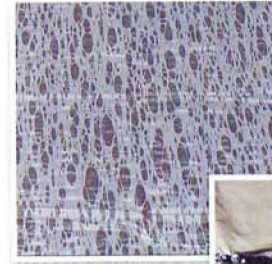

# Ultimate<sup>®</sup> WINTER POOL COVER

The Ultimate Cover is constructed with the strongest North American made poly weave material partnered with a band of "patented" Enviro Mesh material to allow rain and melted snow to penetrate through while leaves and other debris are left behind. In the Spring, just remove the cover and vacuum your pool. No standing water on top means no breeding ground for potentially hazardous mosquitoes, as well. This is also a money saver for regions where water is allocated or costly. You can use nature's water to fill your pool.

## Features

- Constructed with the strongest North American made poly weave material - "ArmorKote".
- Fewer seams due to full widths.
- Triple edge reinforced binding around perimeter.
- Finished cover within inches of stated cover size.
- Industrial webbing loops.
- High quality UV stabilized securing straps.
- All covers made in Canada/U.S.A.
- Full size range of standards, rounds, ovals, and rectangles.
- Specials available in either rectangle form or custom shaped to fit any shape and size.